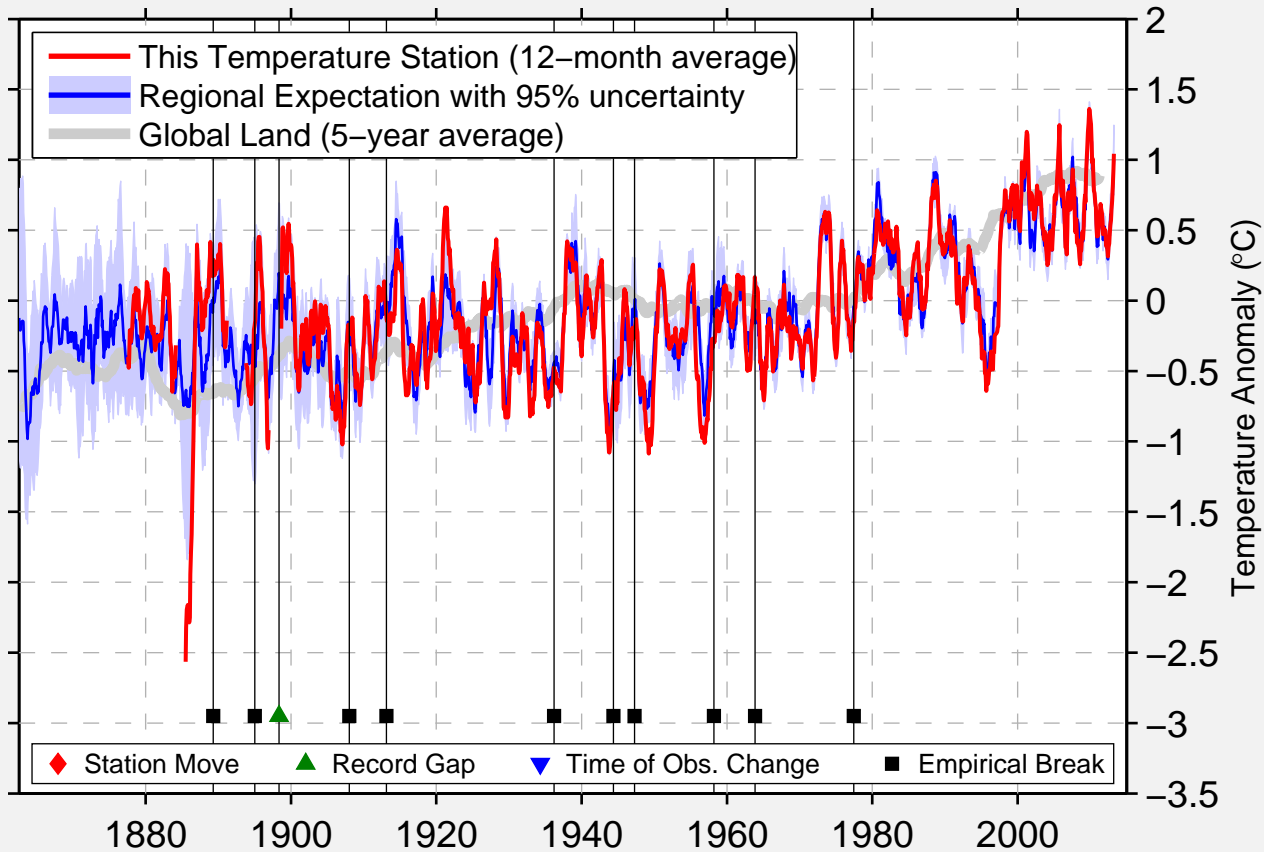

GABO ISLAND LIGHTHOUSE

37.567 S, 149.908 E (Australia)

Data Quality Controlled and Aligned at Breakpoints

Berkeley Earth