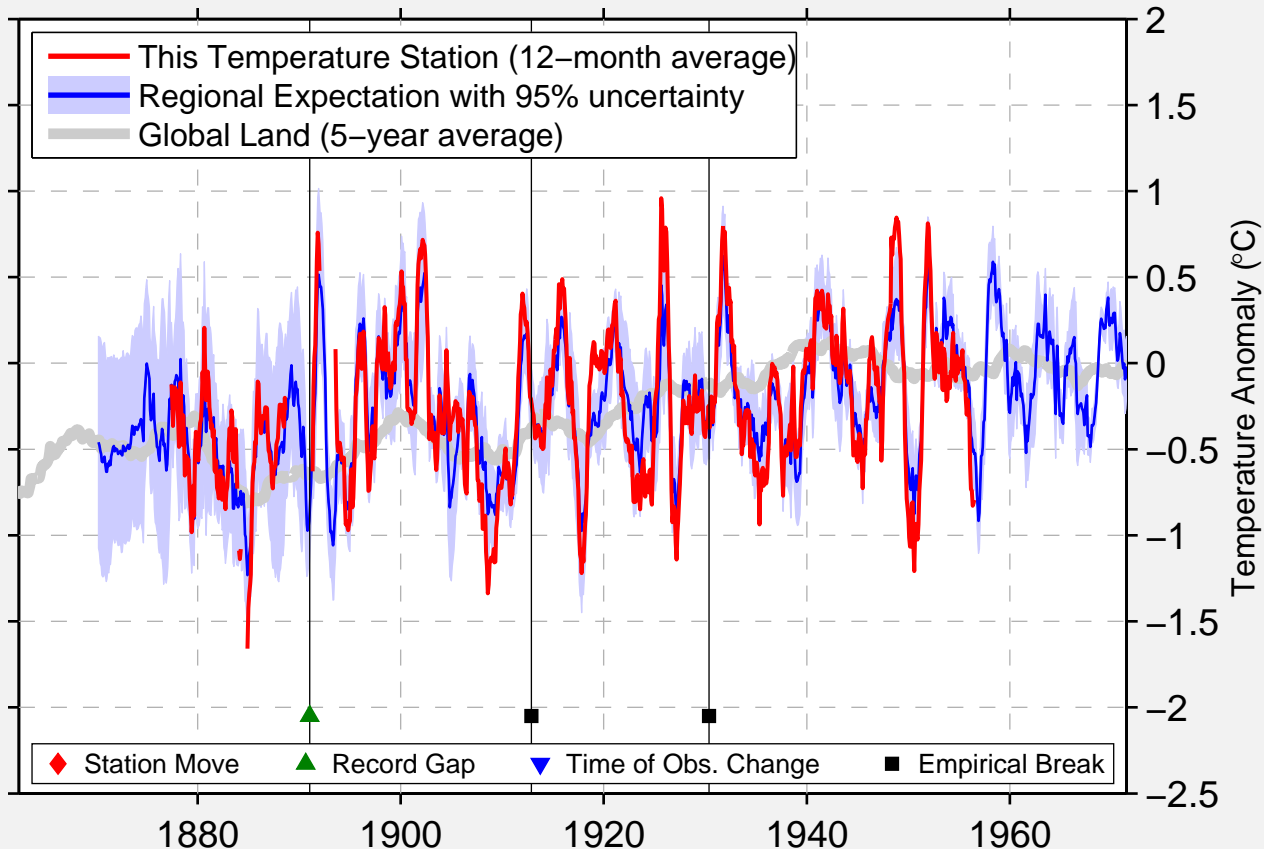

BHUI

23.250 N, 69.700 E (India)

Data Quality Controlled and Aligned at Breakpoints

Berkeley Earth