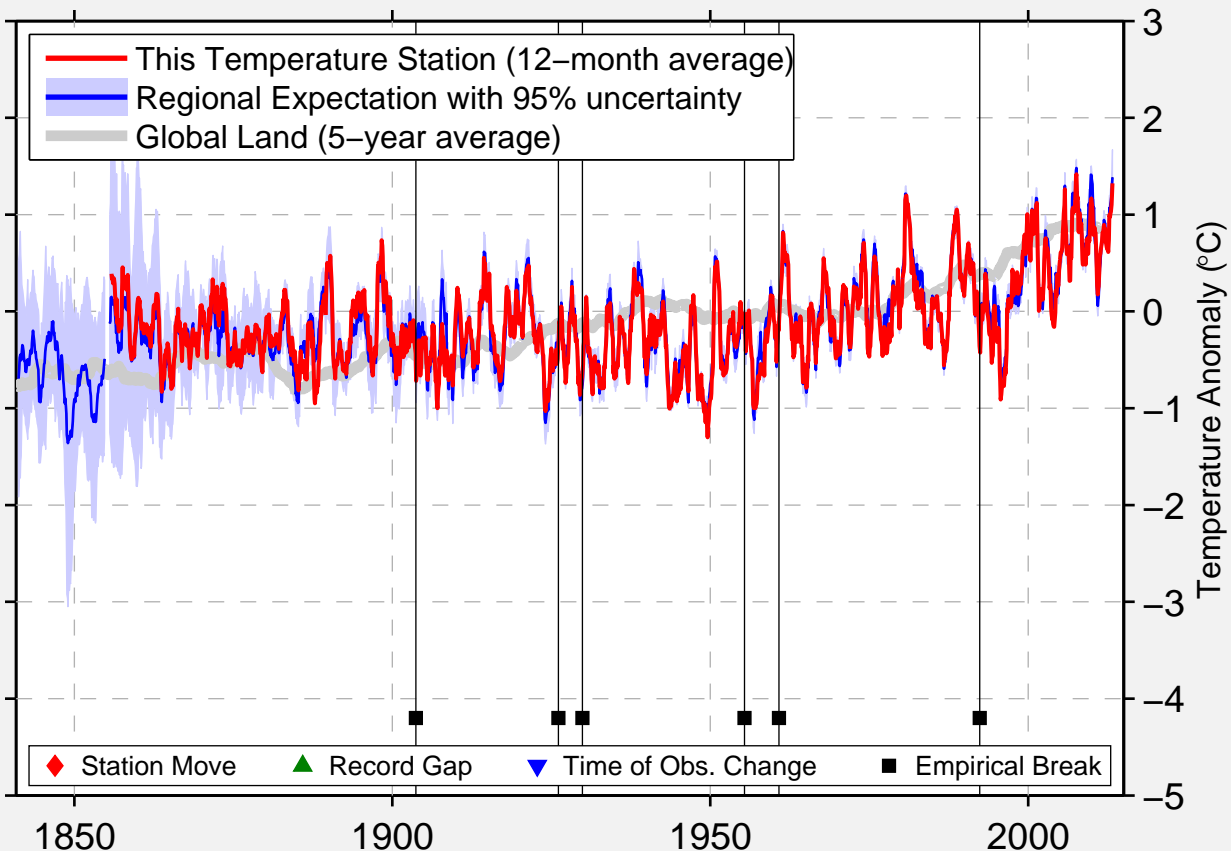

MELBOURNE REGIONAL OFFICE

37.812 S, 144.968 E (Australia)

Data Quality Controlled and Aligned at Breakpoints

Berkeley Earth