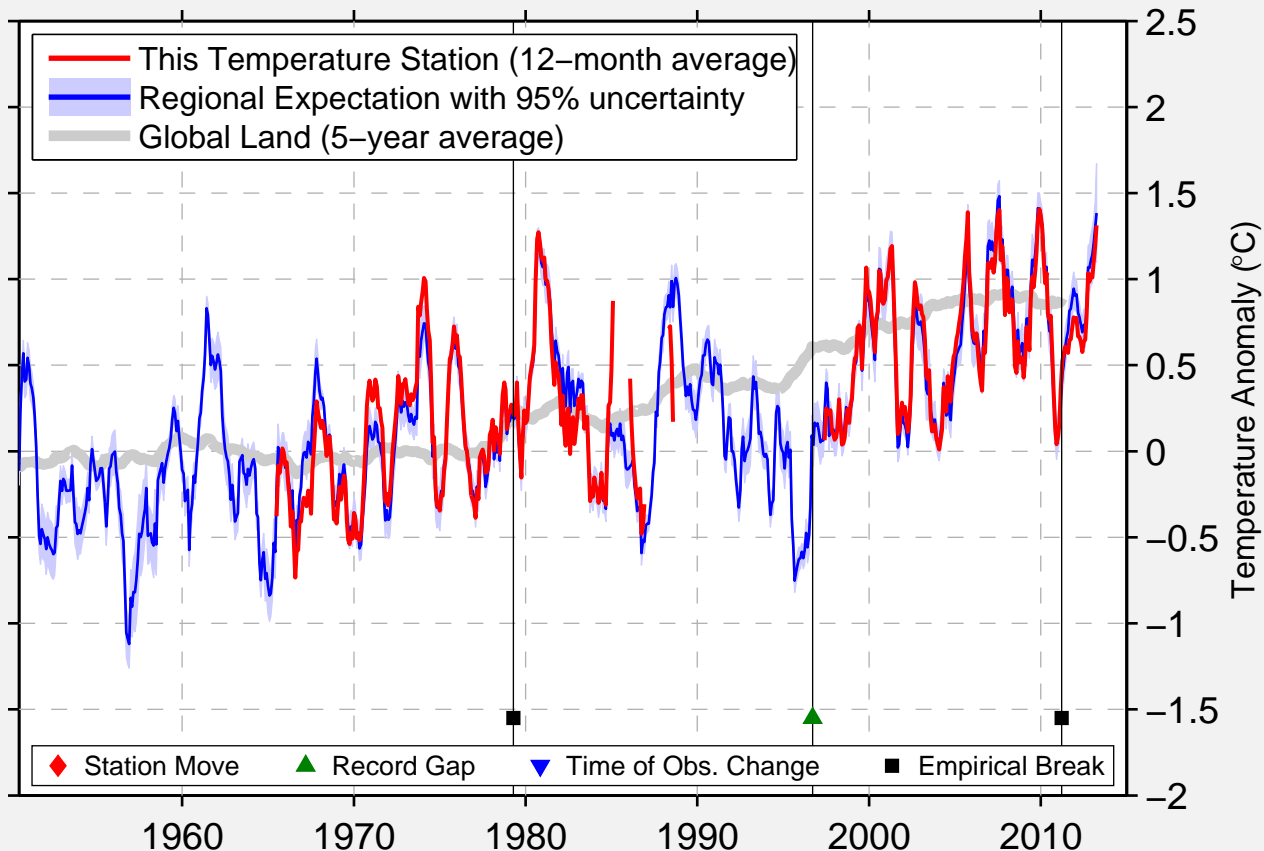

SCORESBY RESEARCH INSTITUTE

37.869 S, 145.253 E (Australia)

Data Quality Controlled and Aligned at Breakpoints

Berkeley Earth