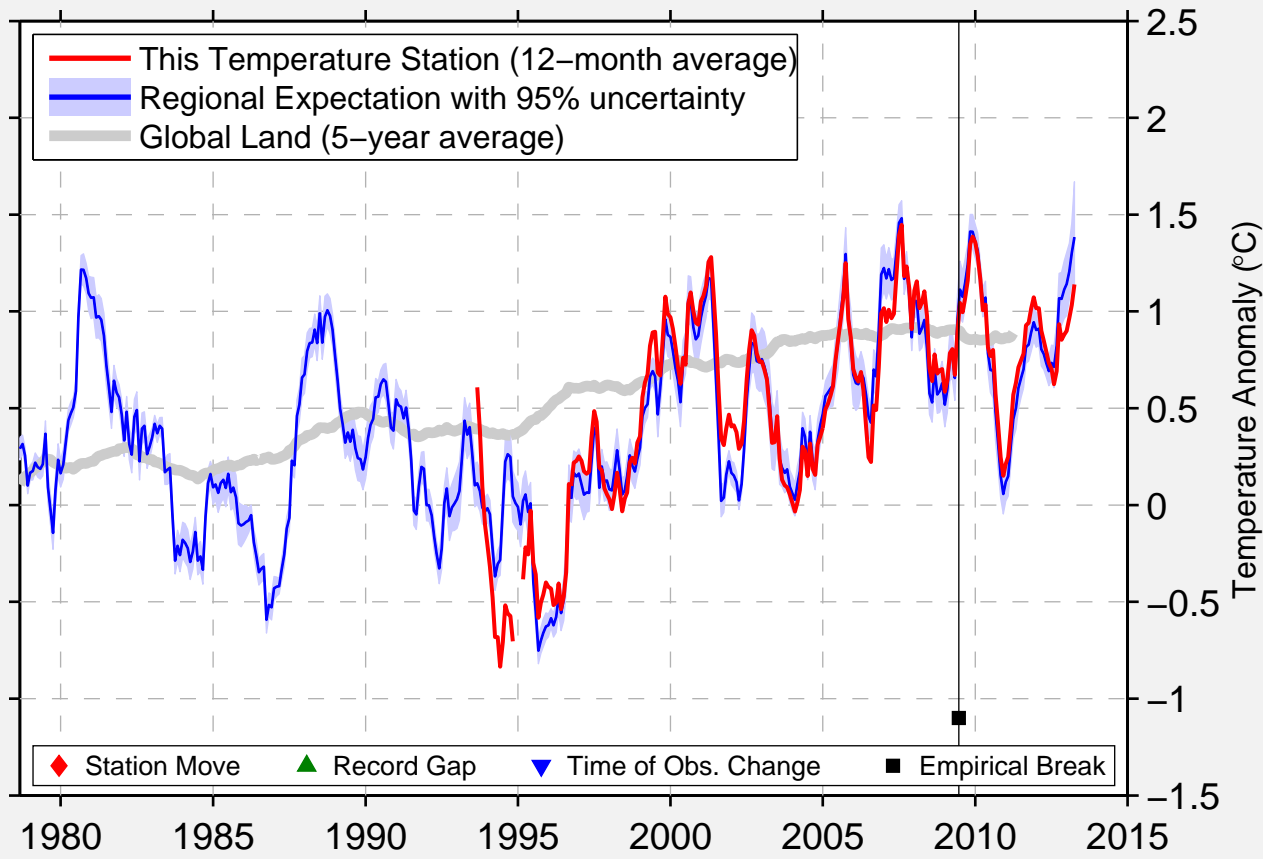

FRANKSTON AWS

38.149 S, 145.117 E (Australia)

Data Quality Controlled and Aligned at Breakpoints

Berkeley Earth