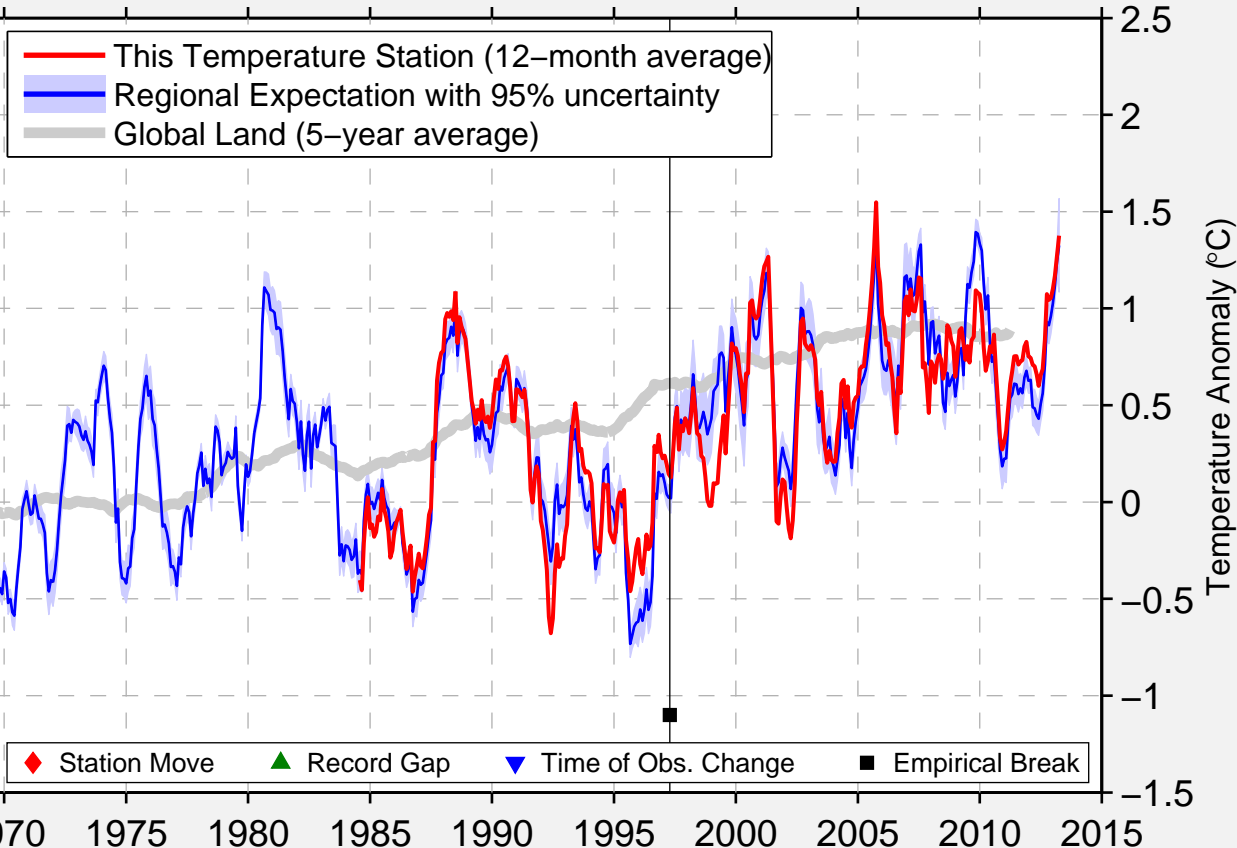

# MORWELL (LATROBE VALLEY AIRPOR)

38.213 S, 146.471 E (Australia)

◆ Station Move    ▲ Record Gap    ▼ Time of Obs. Change    ■ Empirical Break

Data Quality Controlled and Aligned at Breakpoints

Berkeley Earth