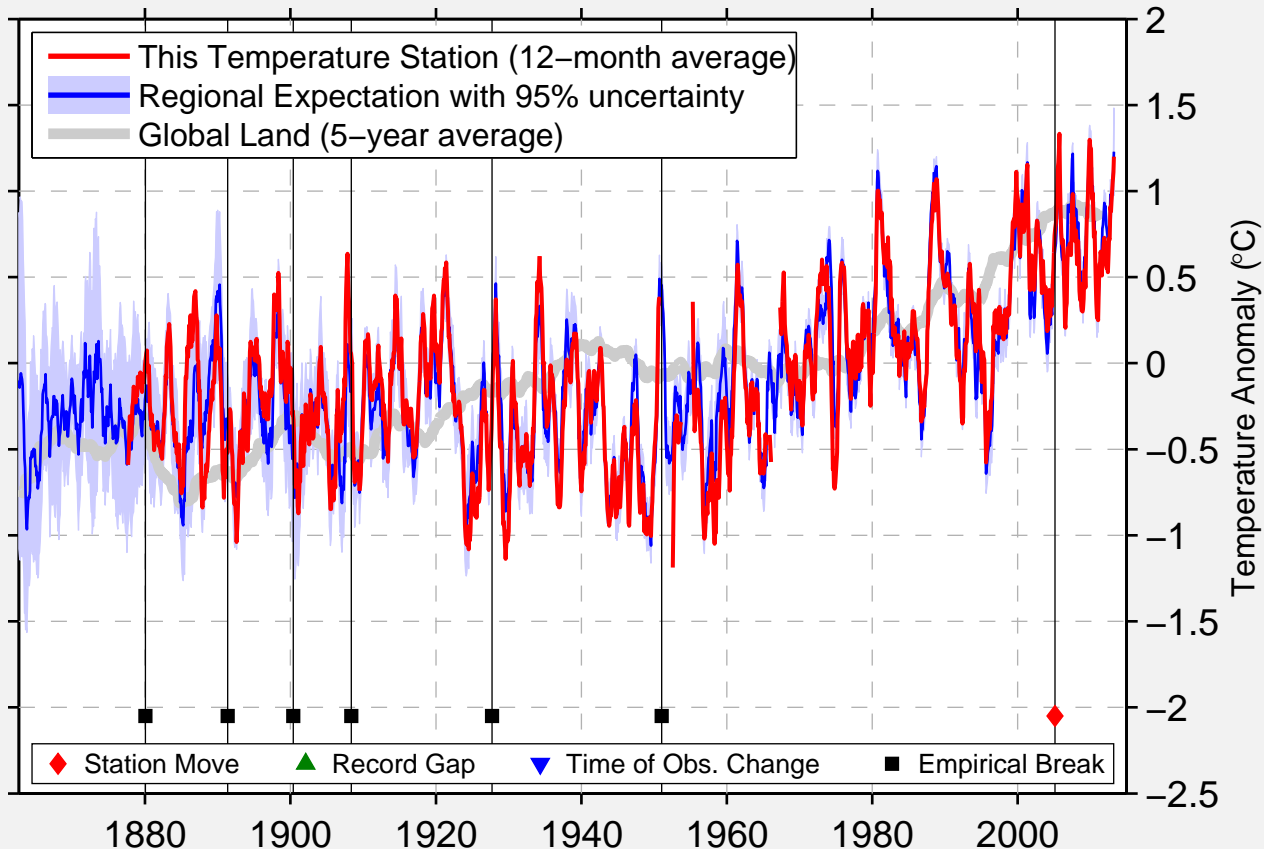

# WILSONS PROMONTORY LIGHTHOUSE

39.115 S, 146.362 E (Australia)

Data Quality Controlled and Aligned at Breakpoints

Berkeley Earth