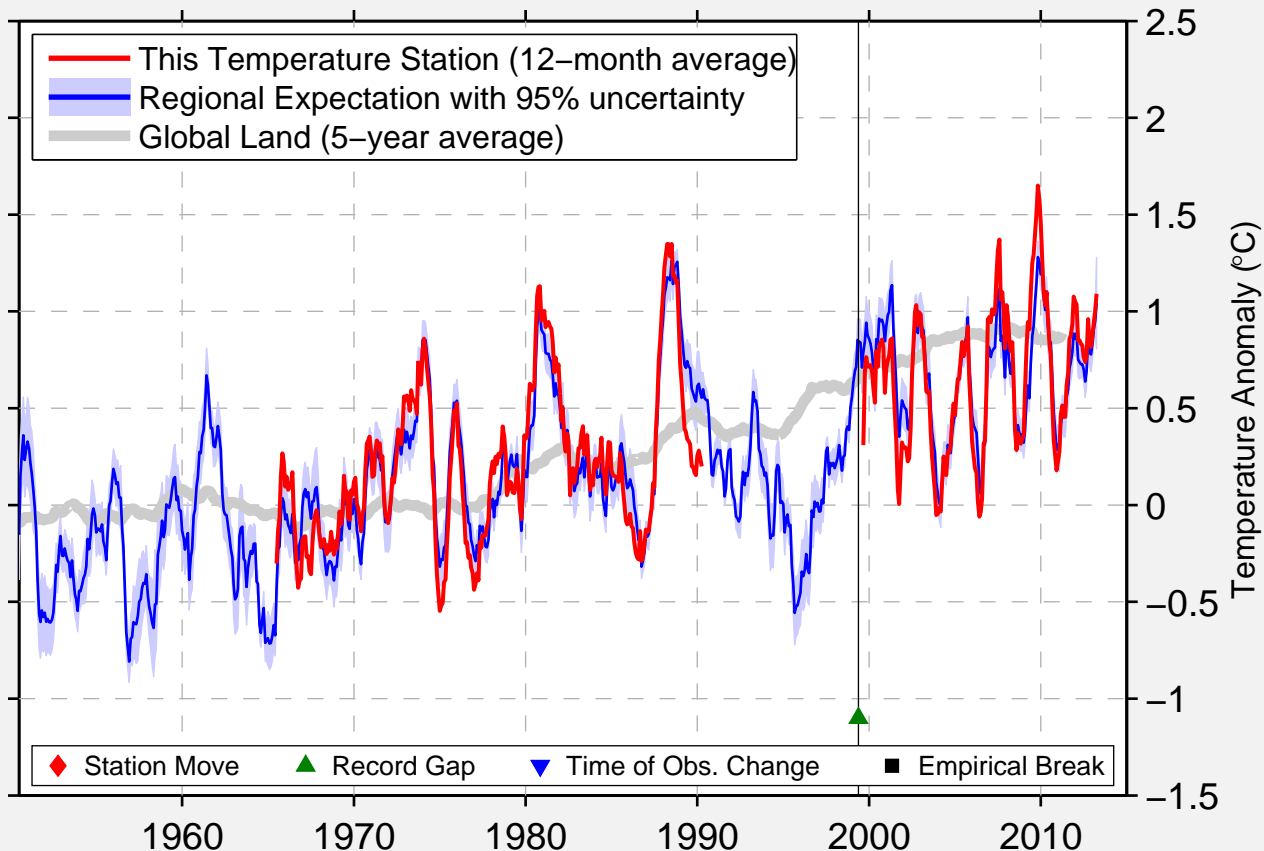

CRESSY RESEARCH STATION (MAIN)

41.728 S, 147.081 E (Australia)

Data Quality Controlled and Aligned at Breakpoints

Berkeley Earth