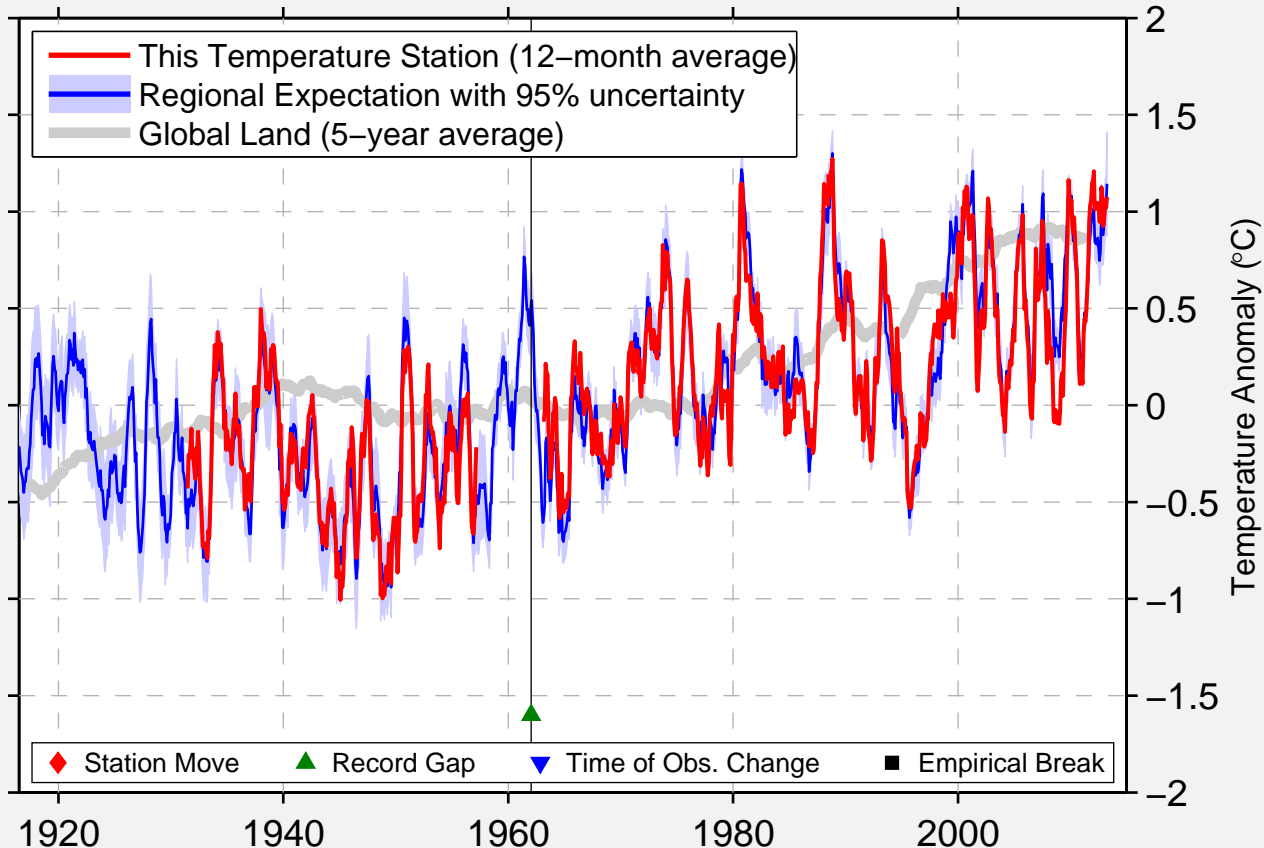

BUSHY PARK (BUSHY PARK ESTATES)

42.714 S, 146.899 E (Australia)

Data Quality Controlled and Aligned at Breakpoints

Berkeley Earth