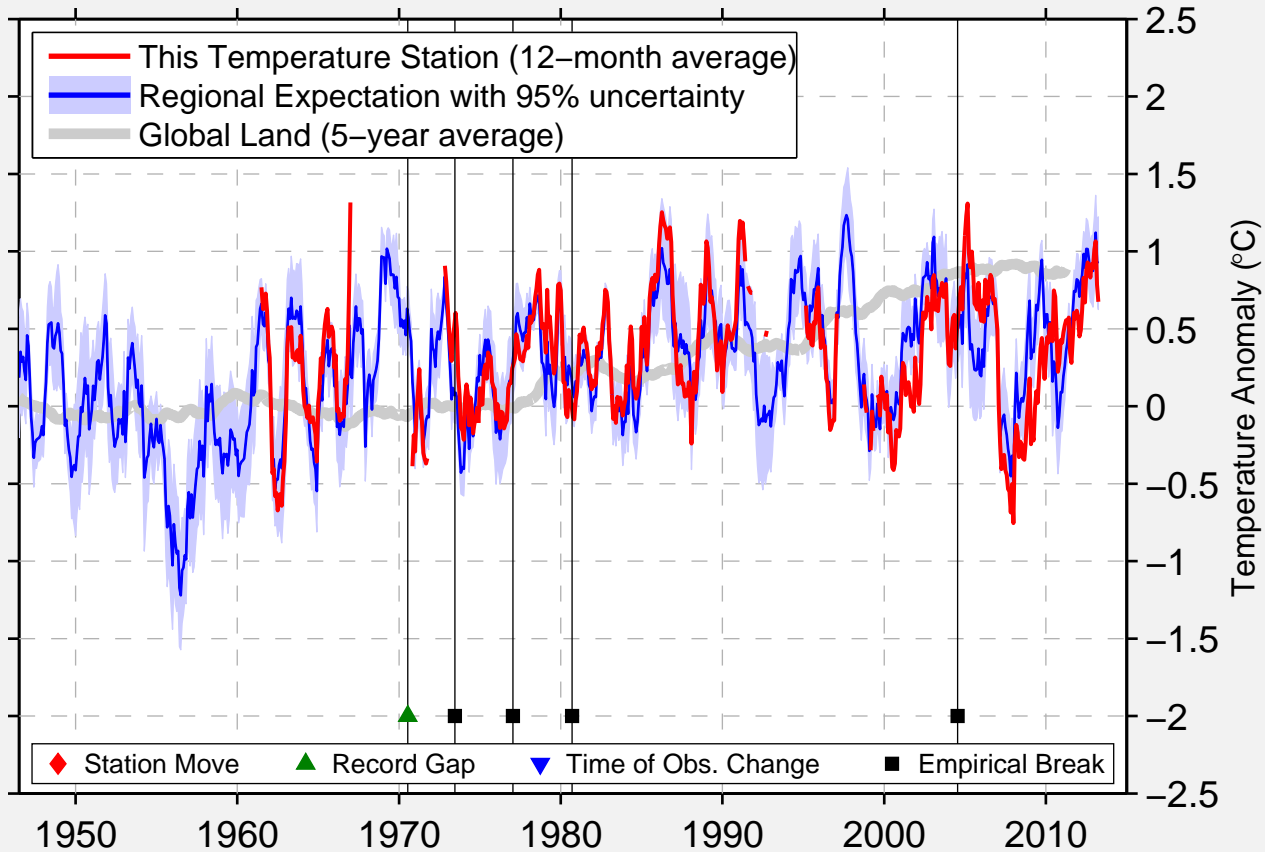

ORAN AERO

23.150 S, 64.316 W (Argentina)

Data Quality Controlled and Aligned at Breakpoints

Berkeley Earth