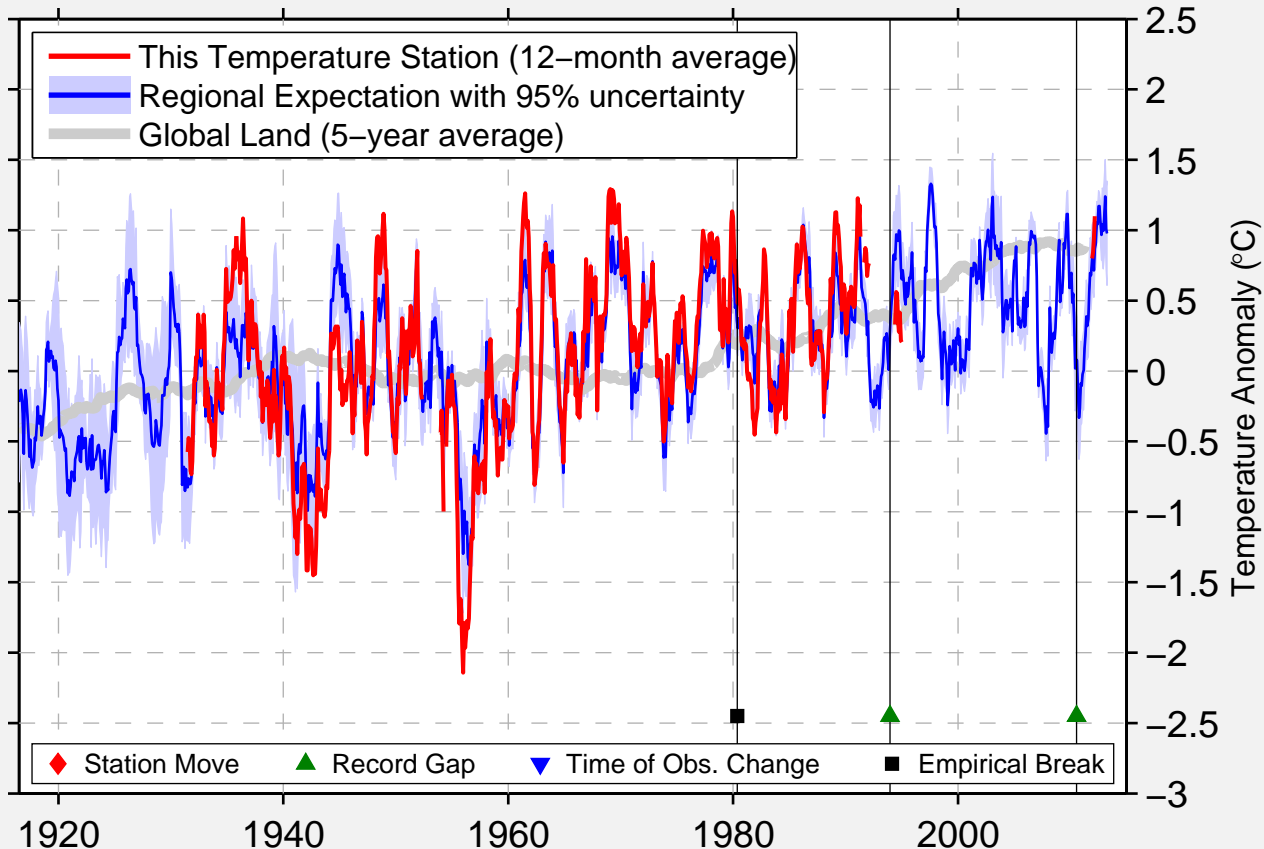

RIVADAVIA

24.167 S, 62.900 W (Argentina)

Data Quality Controlled and Aligned at Breakpoints

Berkeley Earth