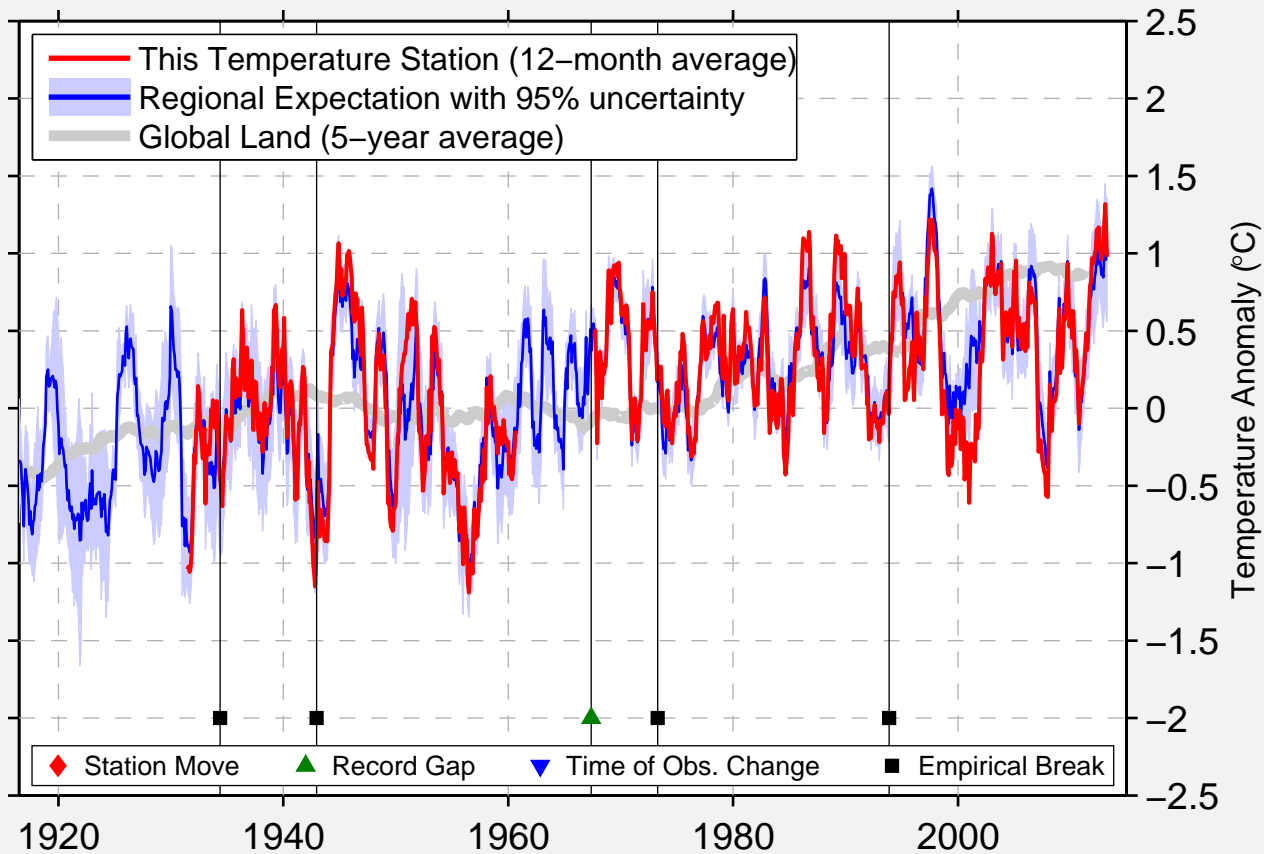

JUJUY AERO

24.383 S, 65.083 W (Argentina)

Data Quality Controlled and Aligned at Breakpoints

Berkeley Earth