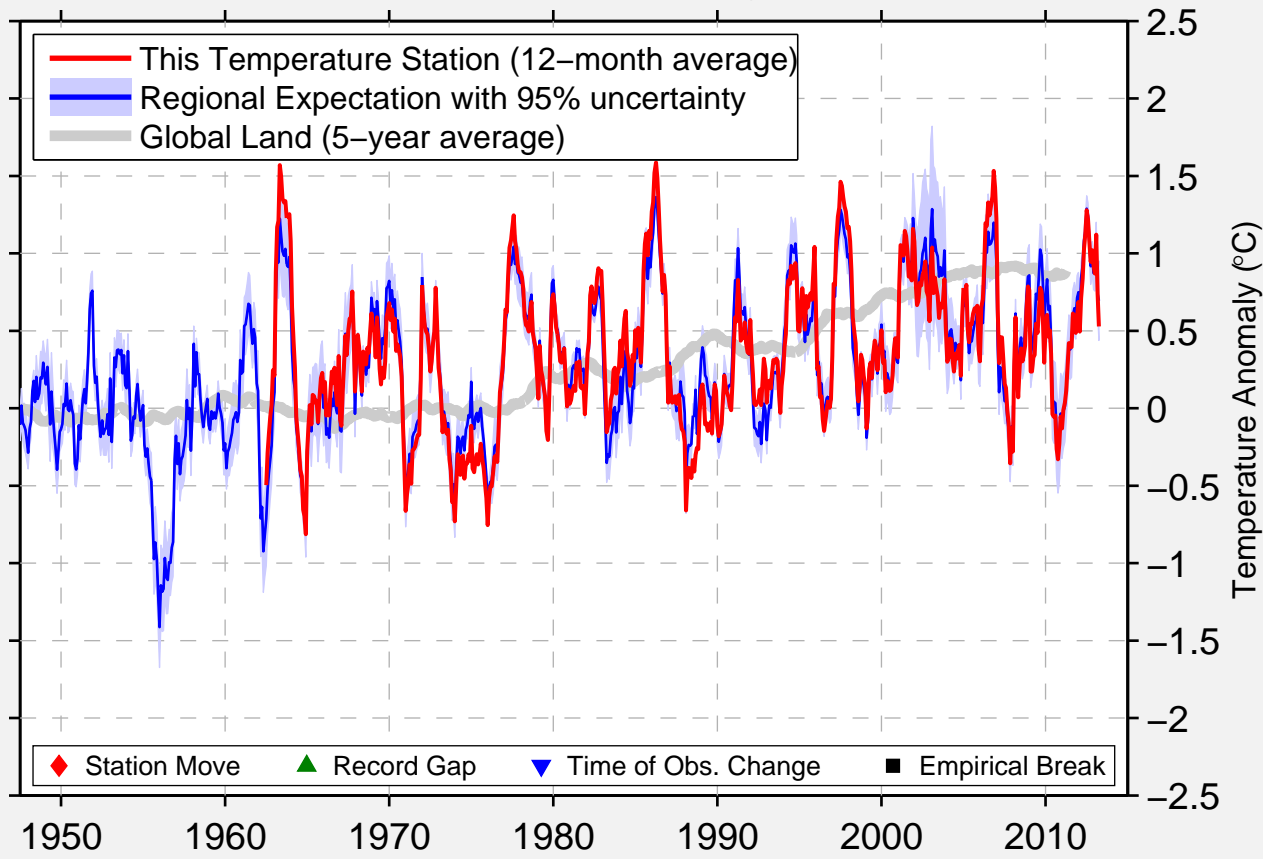

# FORMOSA AERO

26.200 S, 58.233 W (Argentina)

Data Quality Controlled and Aligned at Breakpoints

Berkeley Earth