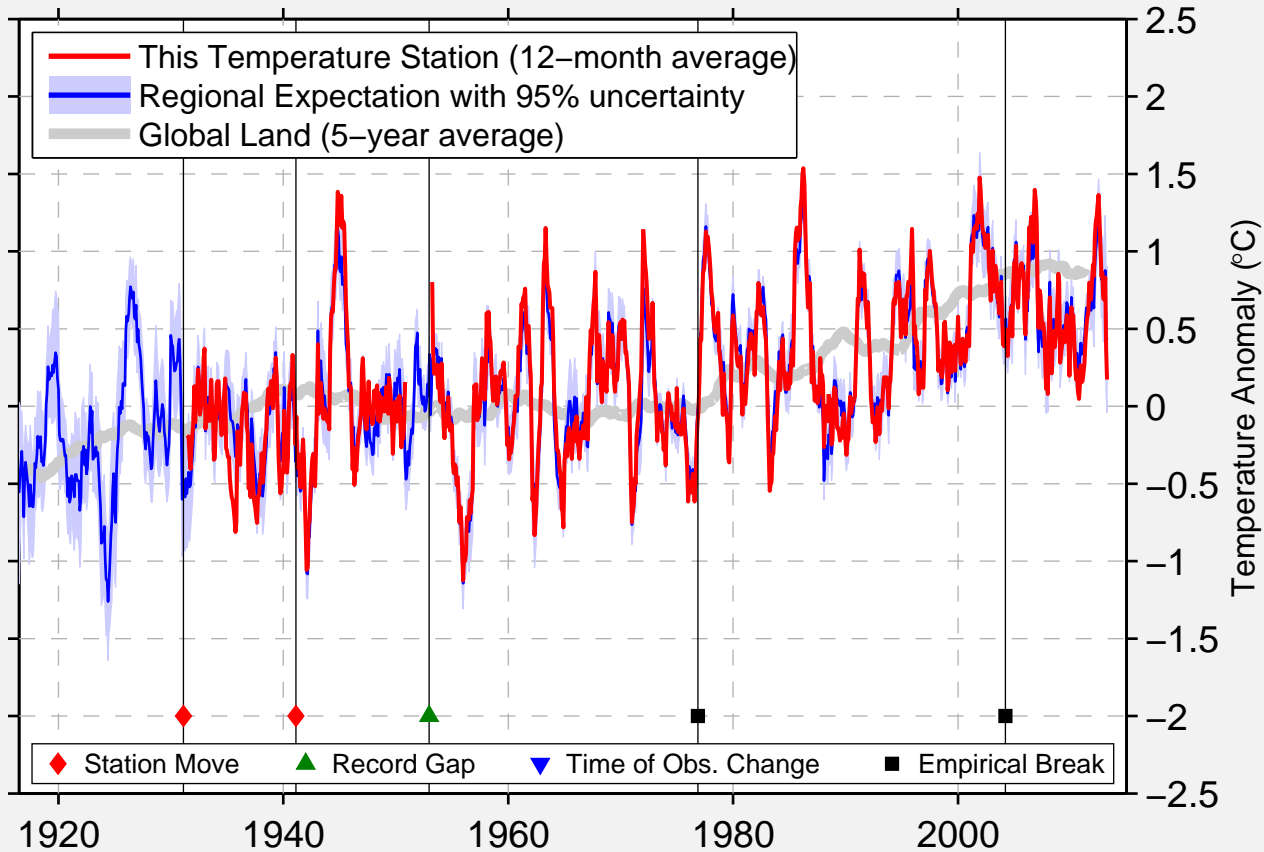

POSADAS AERO.

27.367 S, 55.967 W (Argentina)

Data Quality Controlled and Aligned at Breakpoints

Berkeley Earth