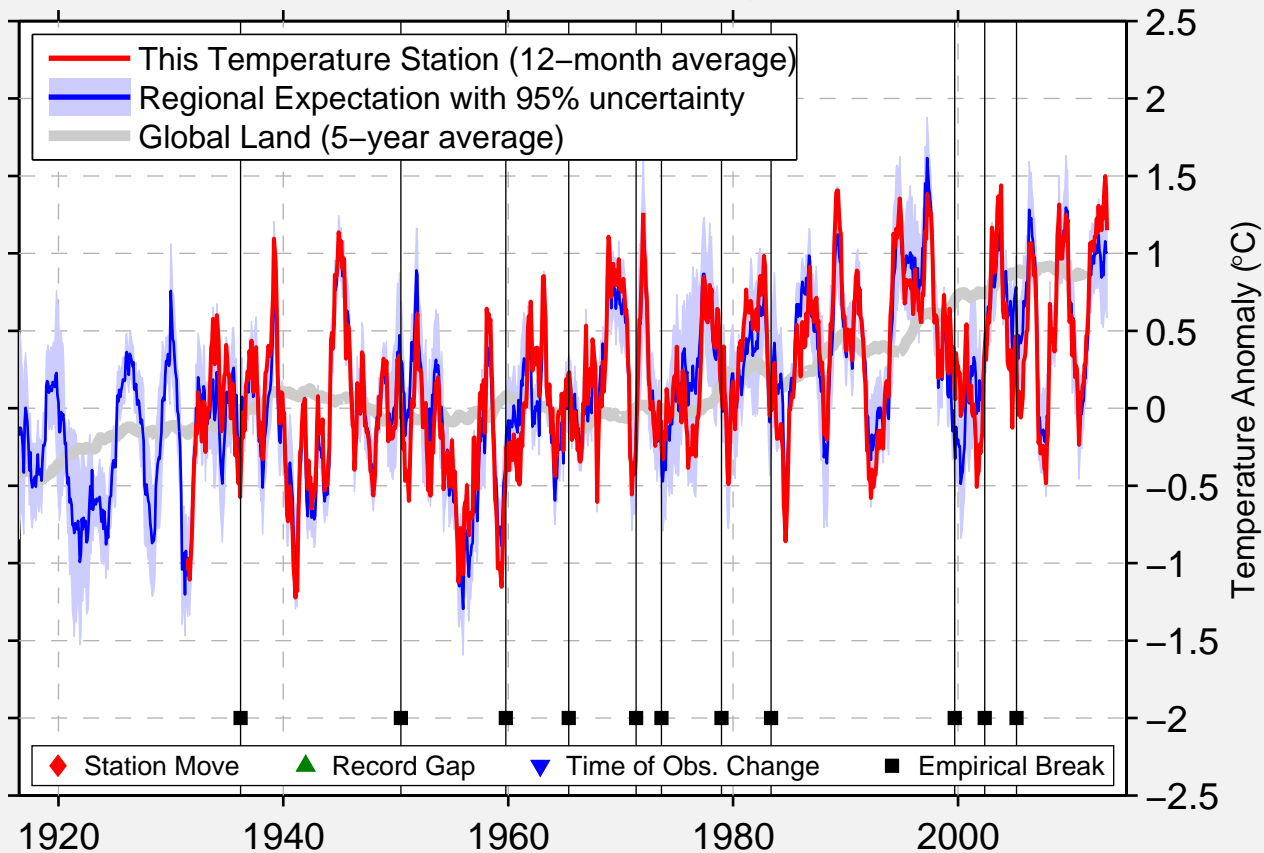

LA RIOJA AERO.

29.383 S, 66.817 W (Argentina)

Data Quality Controlled and Aligned at Breakpoints

Berkeley Earth