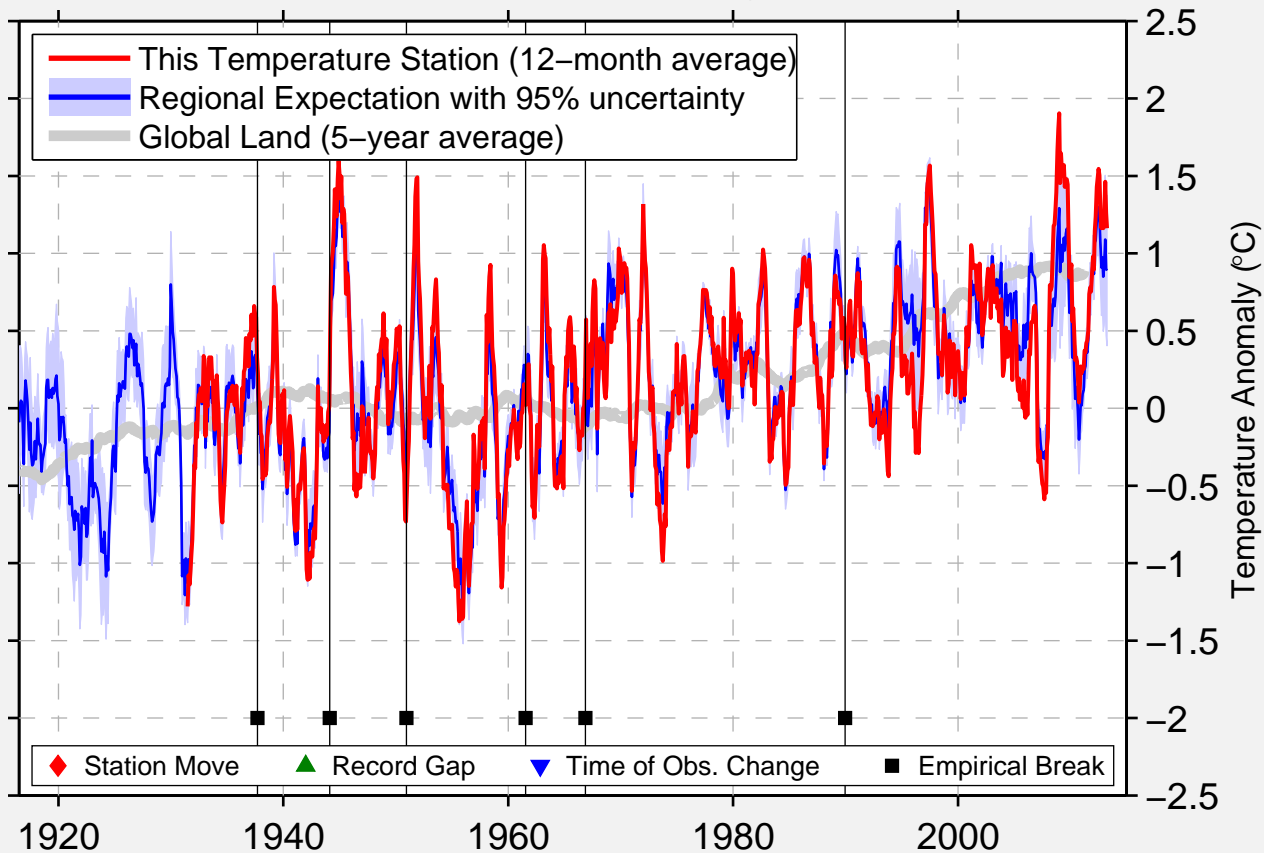

CERES AERO

29.883 S, 61.950 W (Argentina)

Data Quality Controlled and Aligned at Breakpoints

Berkeley Earth