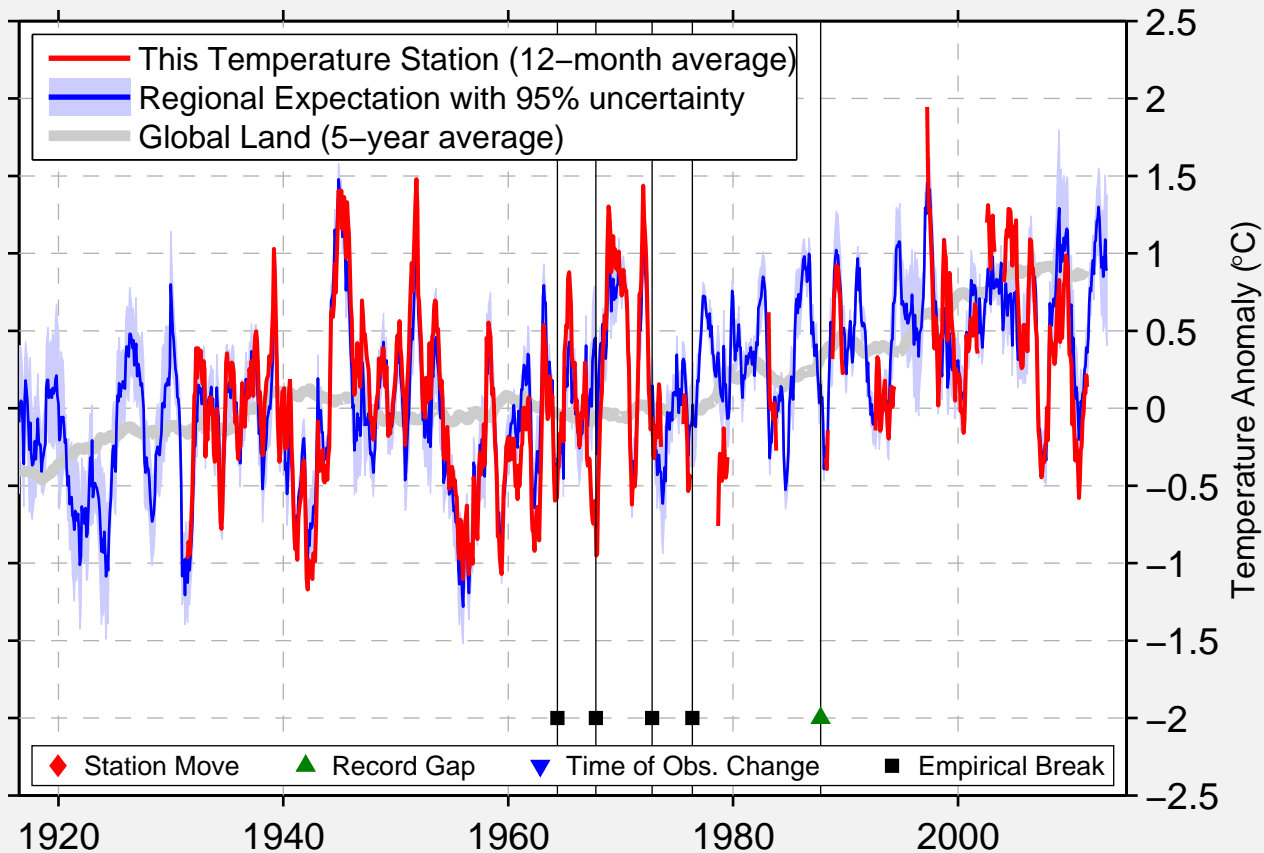

# VILLA DE MARIA DEL RIO SECO

29.900 S, 63.683 W (Argentina)

Data Quality Controlled and Aligned at Breakpoints

Berkeley Earth