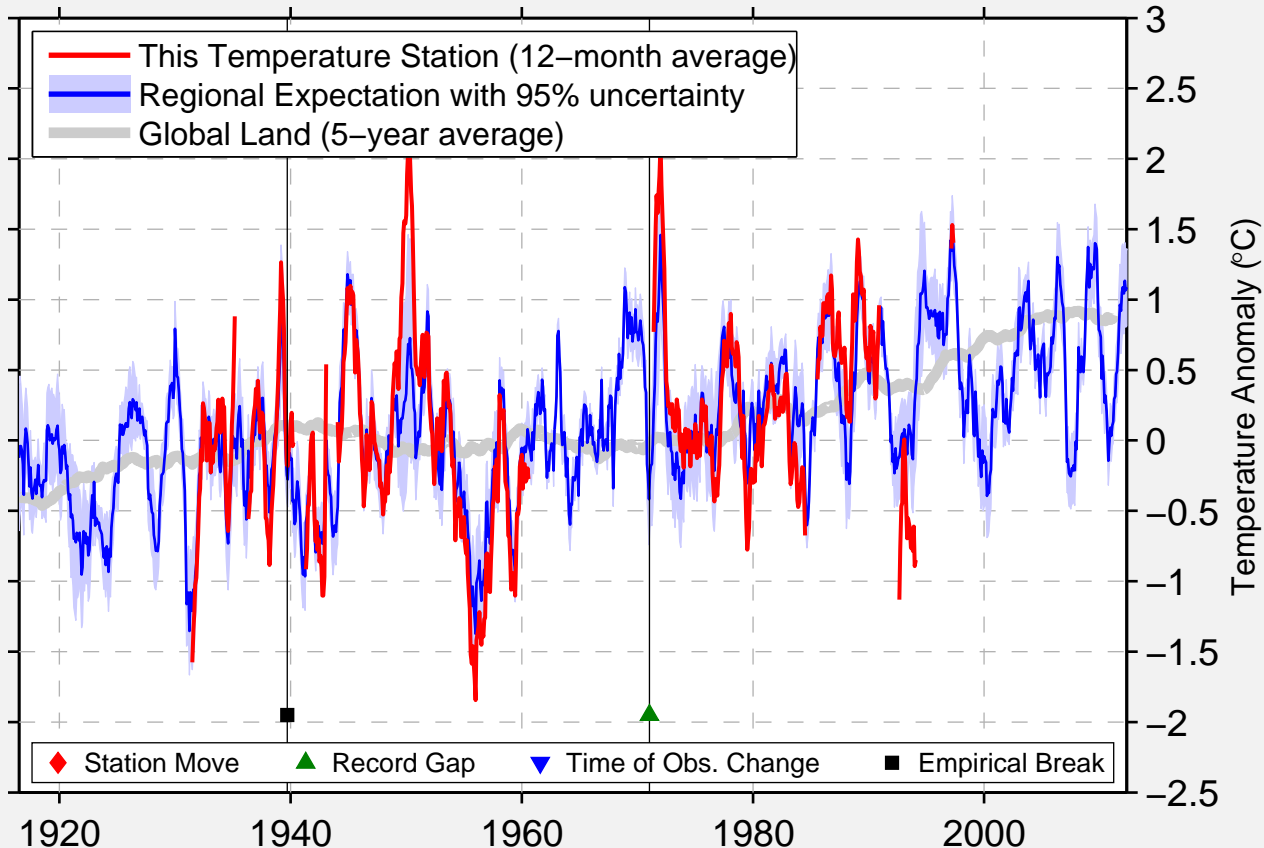

CHEPES

31.350 S, 66.650 W (Argentina)

Data Quality Controlled and Aligned at Breakpoints

Berkeley Earth