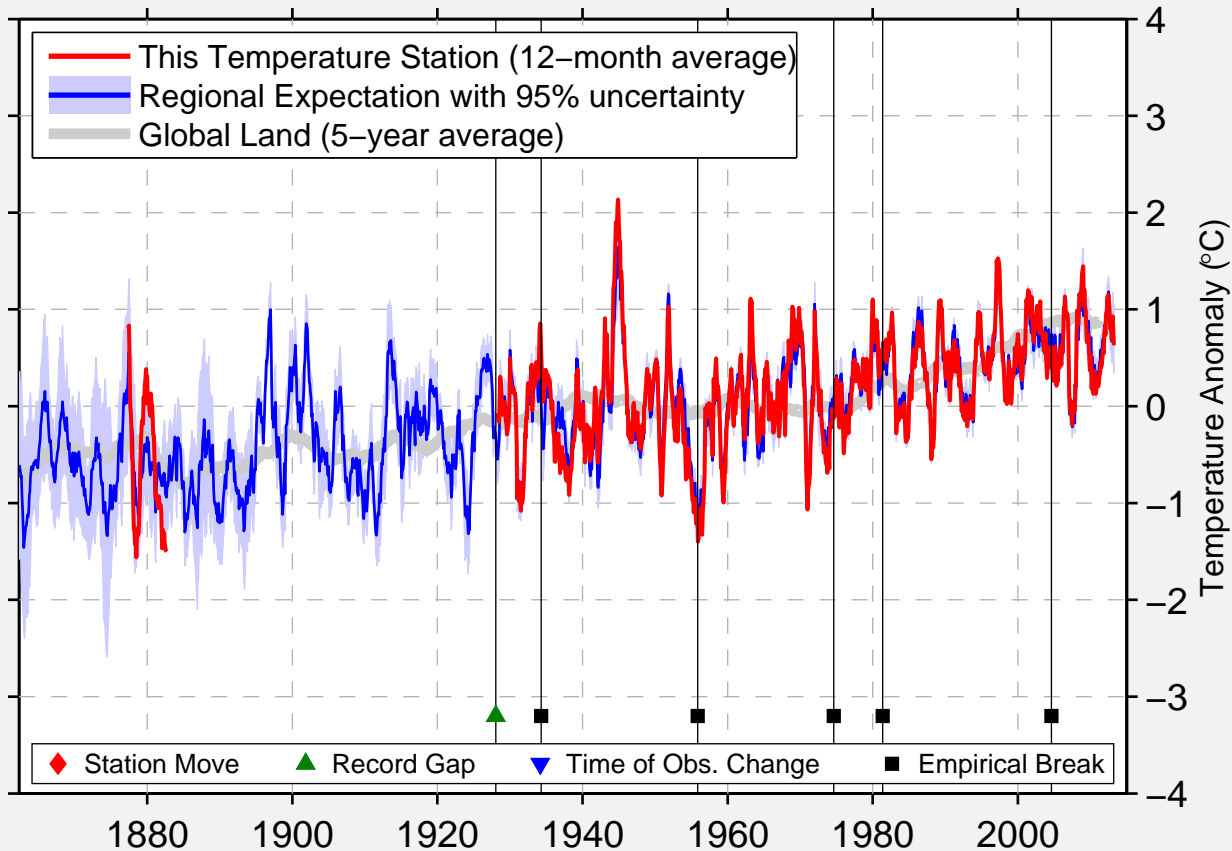

PARANA AERO

31.783 S, 60.483 W (Argentina)

Data Quality Controlled and Aligned at Breakpoints

Berkeley Earth