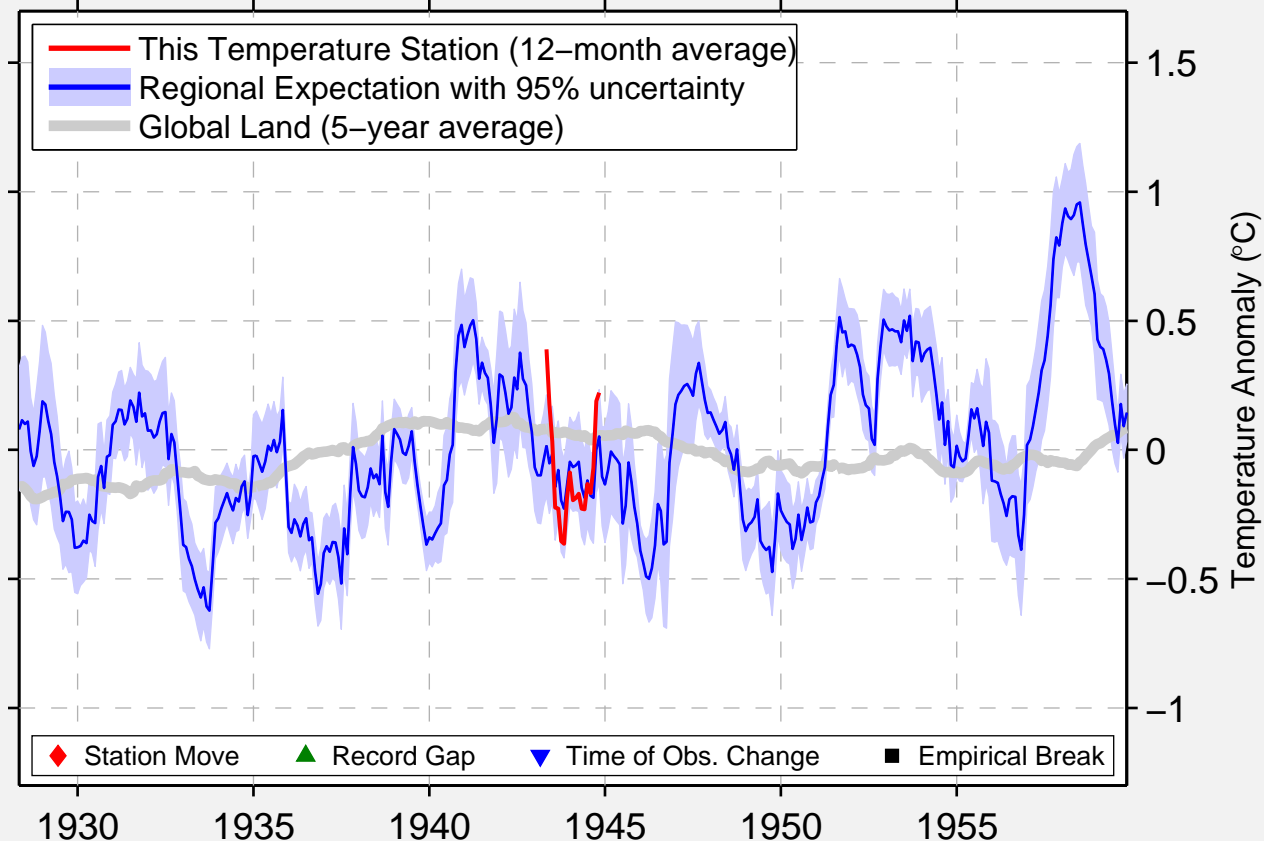

# CHAKULIA INDIA

22.450 N, 86.700 E (India)

◆ Station Move    ▲ Record Gap    ▼ Time of Obs. Change    ■ Empirical Break