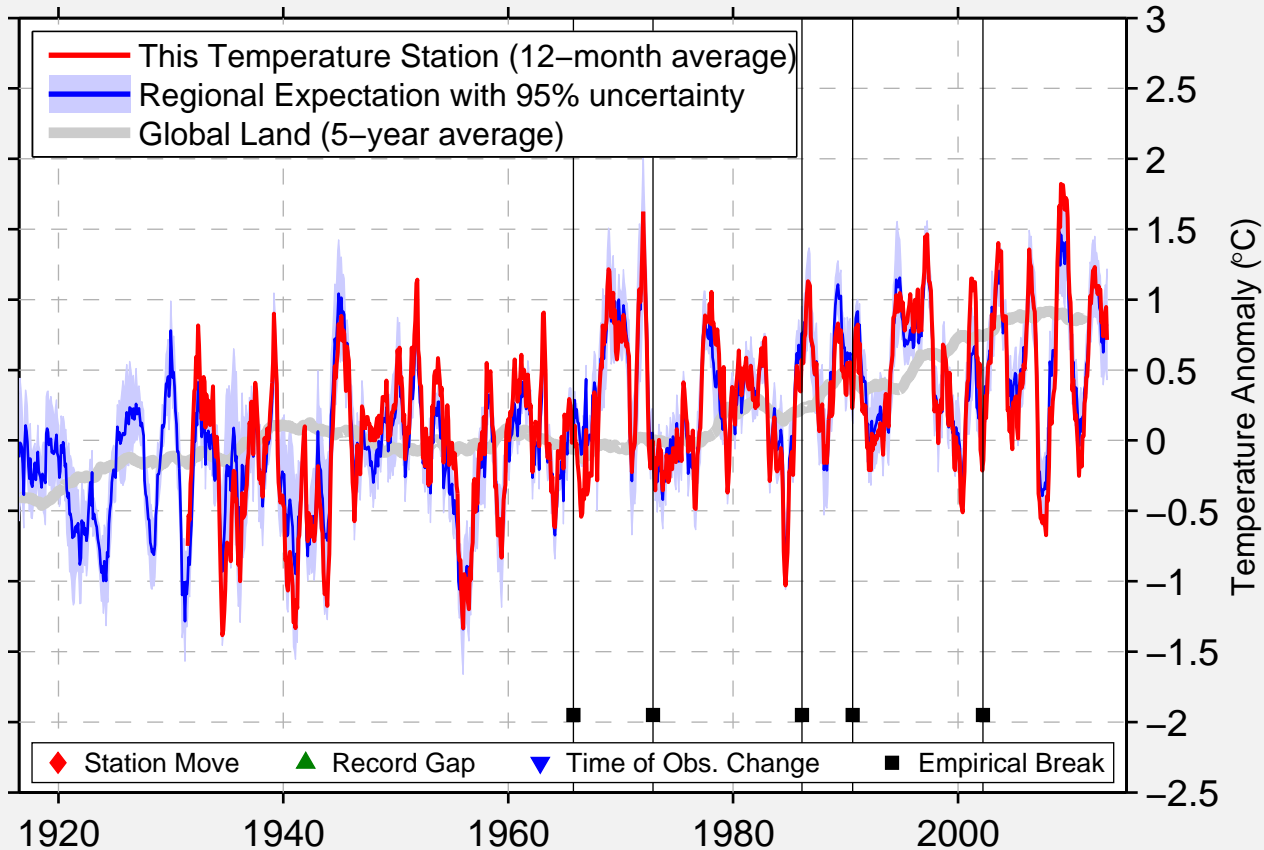

SAN LUIS AERO

33.267 S, 66.350 W (Argentina)

Data Quality Controlled and Aligned at Breakpoints

Berkeley Earth