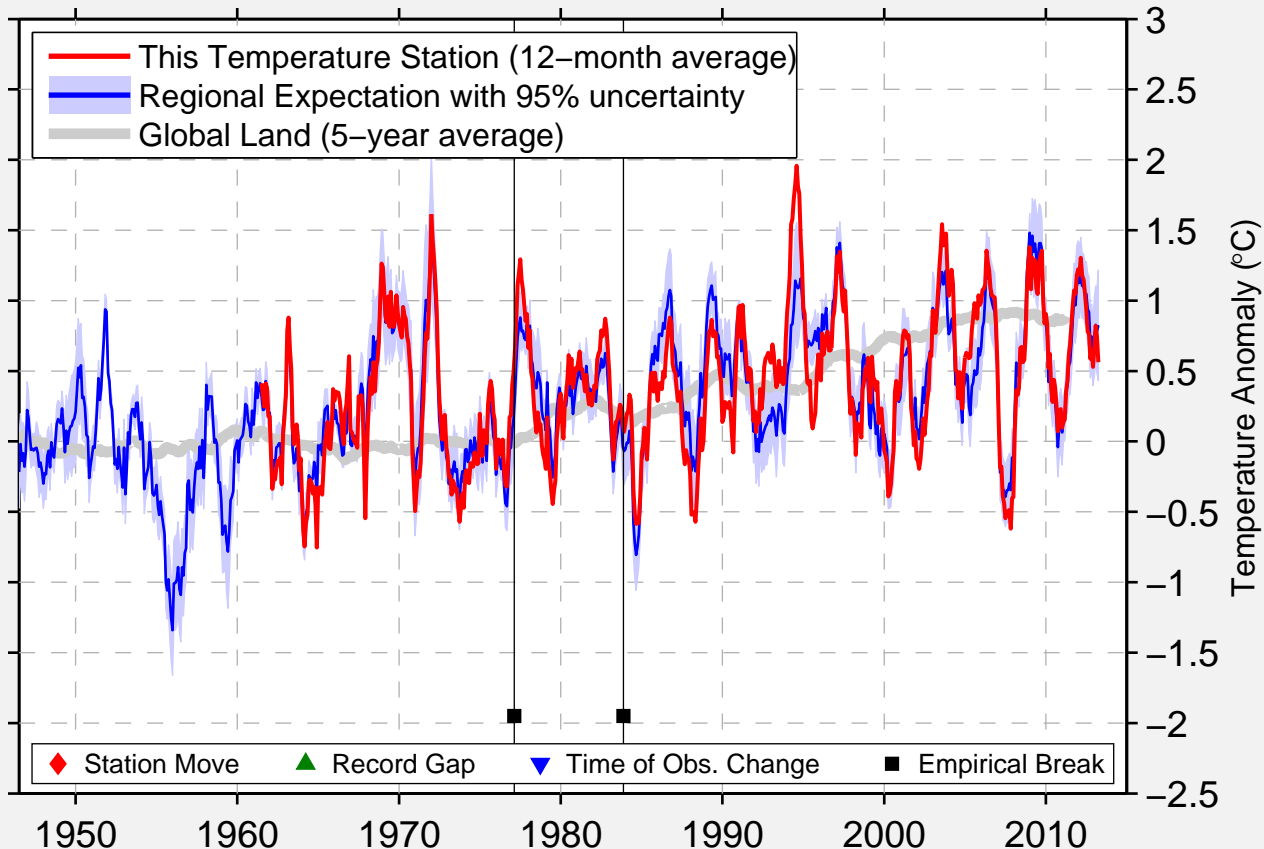

VILLA REYNOLDS AERO

33.733 S, 65.382 W (Argentina)

Data Quality Controlled and Aligned at Breakpoints

Berkeley Earth