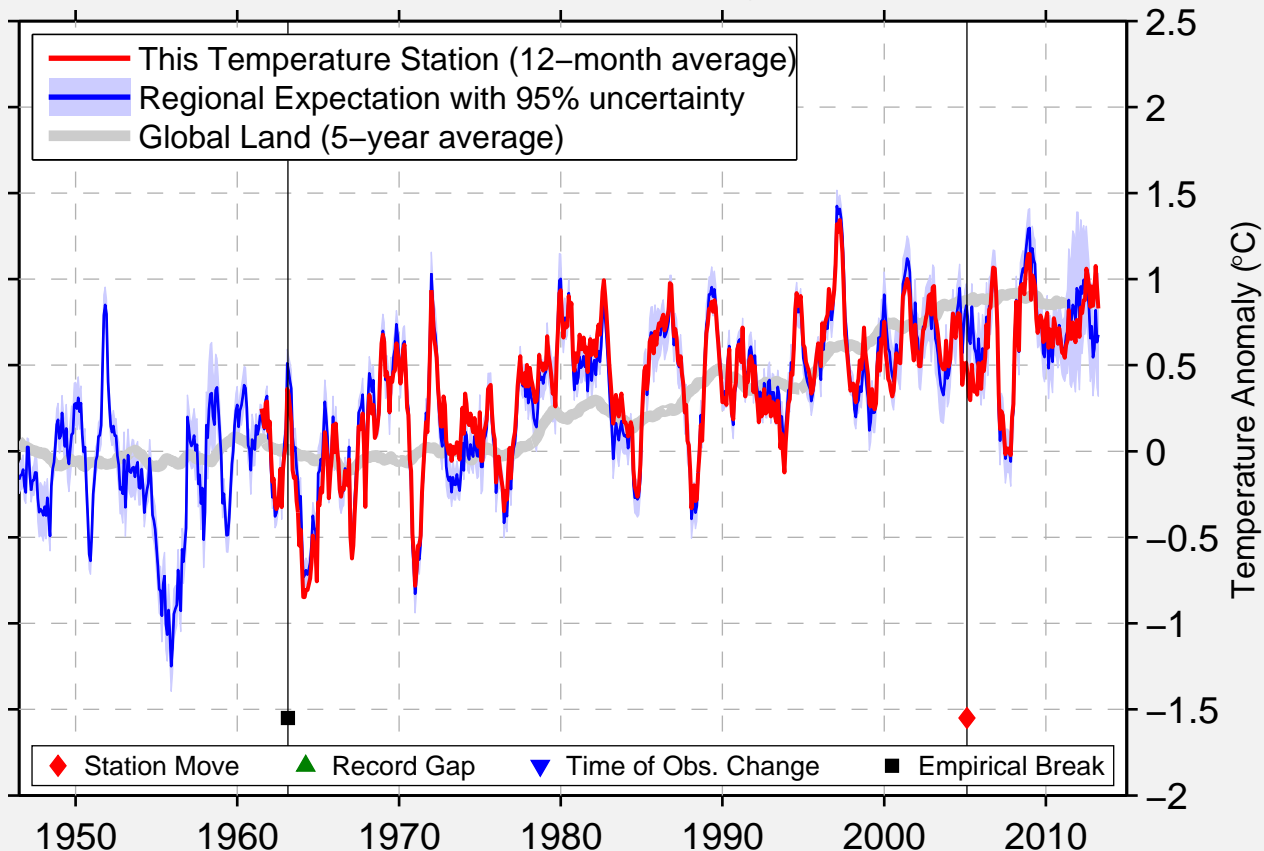

AEROPARQUE B. AIRES AERO

34.600 S, 58.450 W (Argentina)

Data Quality Controlled and Aligned at Breakpoints

Berkeley Earth