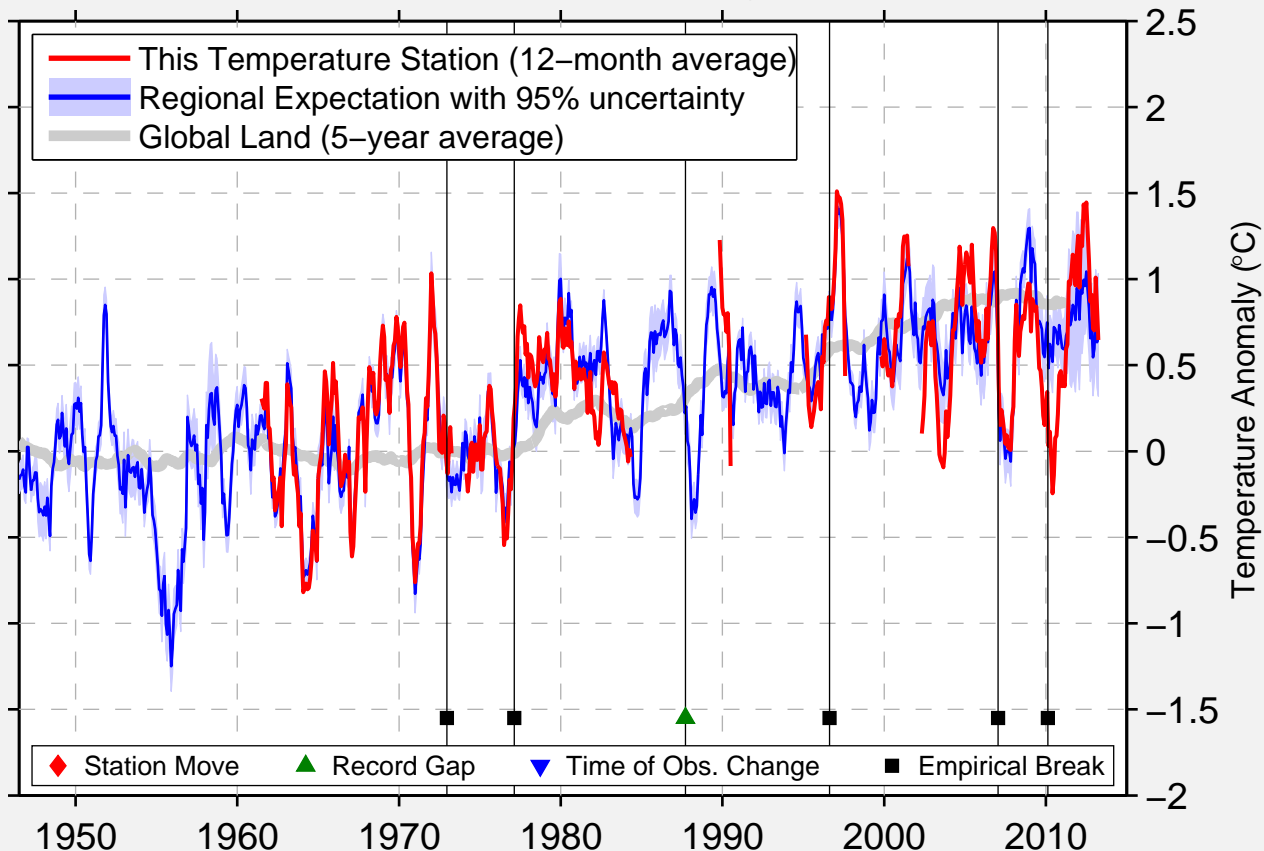

# LA PLATA AEROPUERTO ARGENTI

34.967 S, 57.900 W (Argentina)

Data Quality Controlled and Aligned at Breakpoints

Berkeley Earth