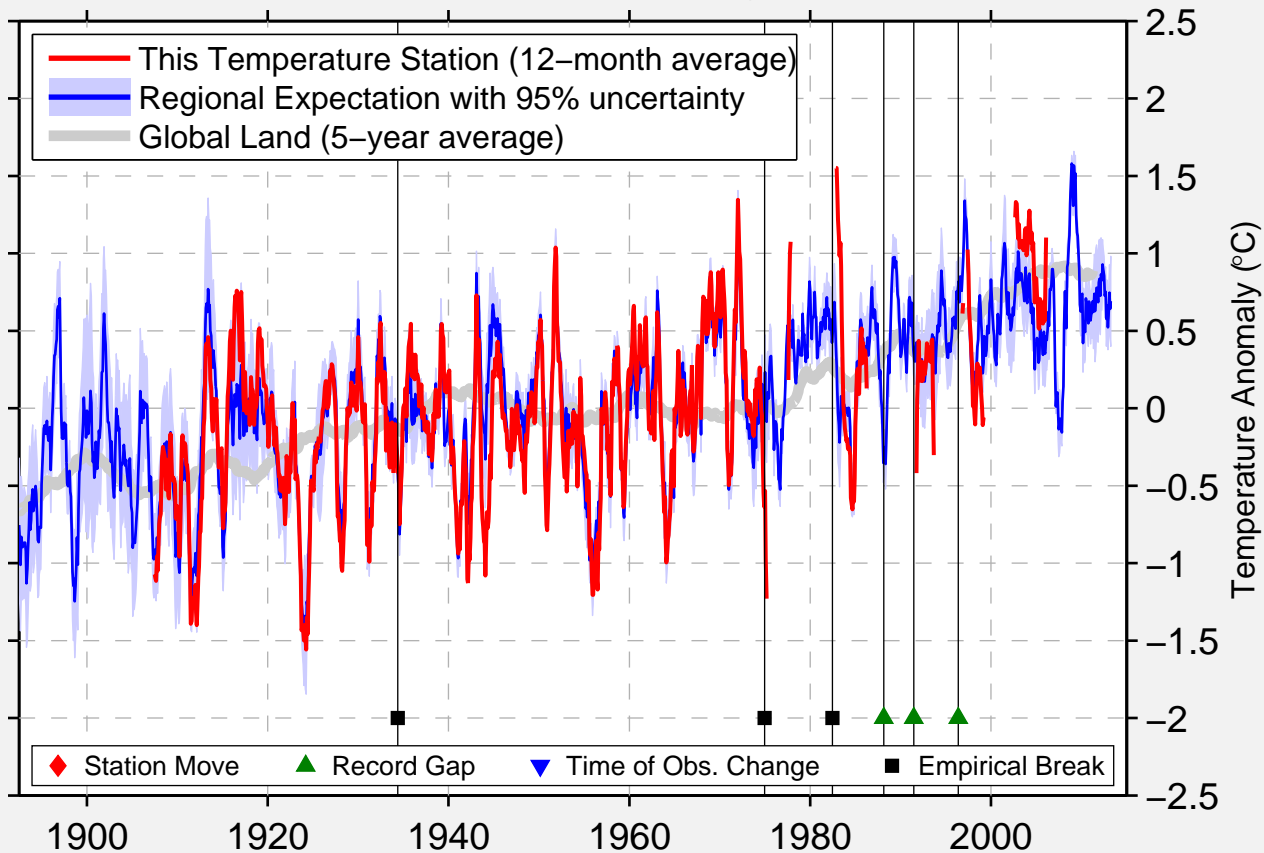

NUEVE DE JULIO ARGENTI

35.450 S, 60.883 W (Argentina)

Data Quality Controlled and Aligned at Breakpoints

Berkeley Earth