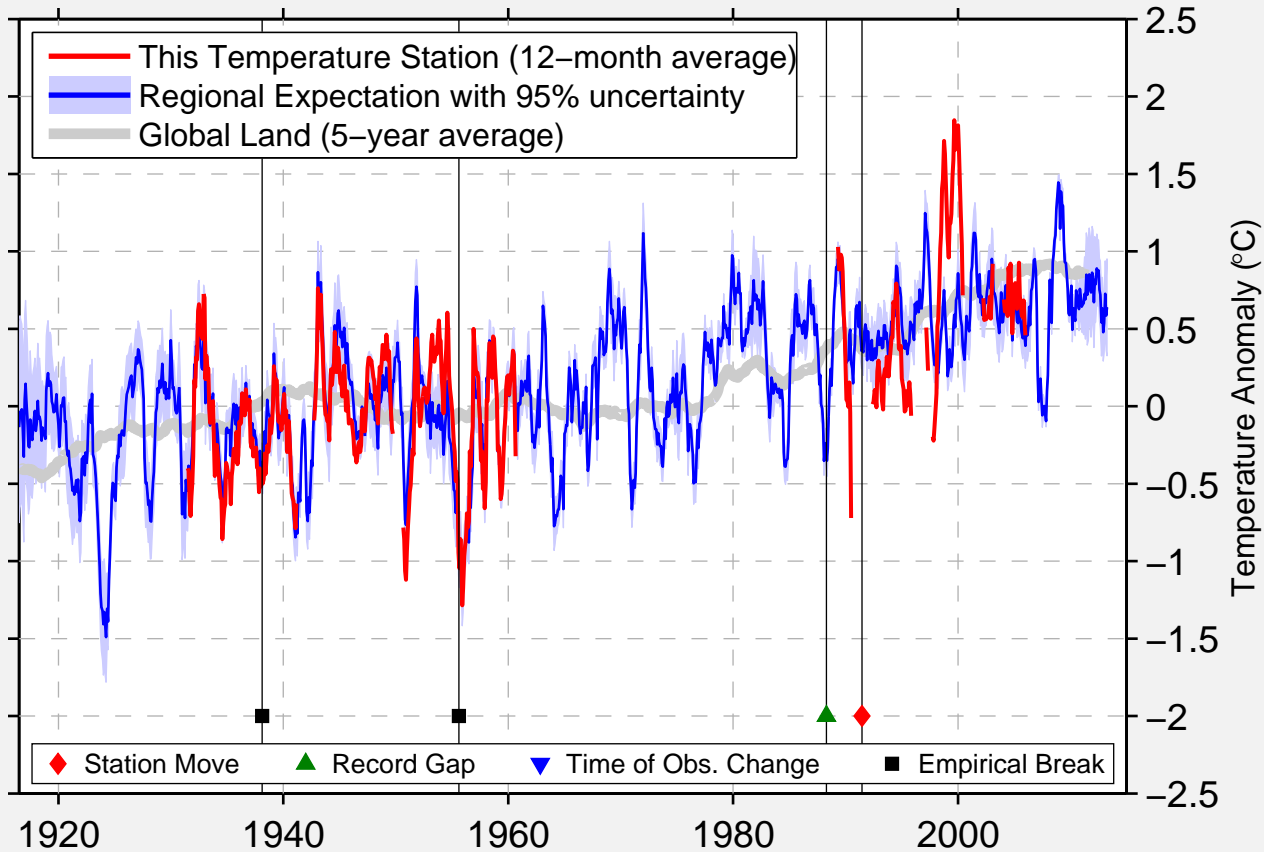

LAS FLORES AERO

36.009 S, 59.100 W (Argentina)

Data Quality Controlled and Aligned at Breakpoints

Berkeley Earth