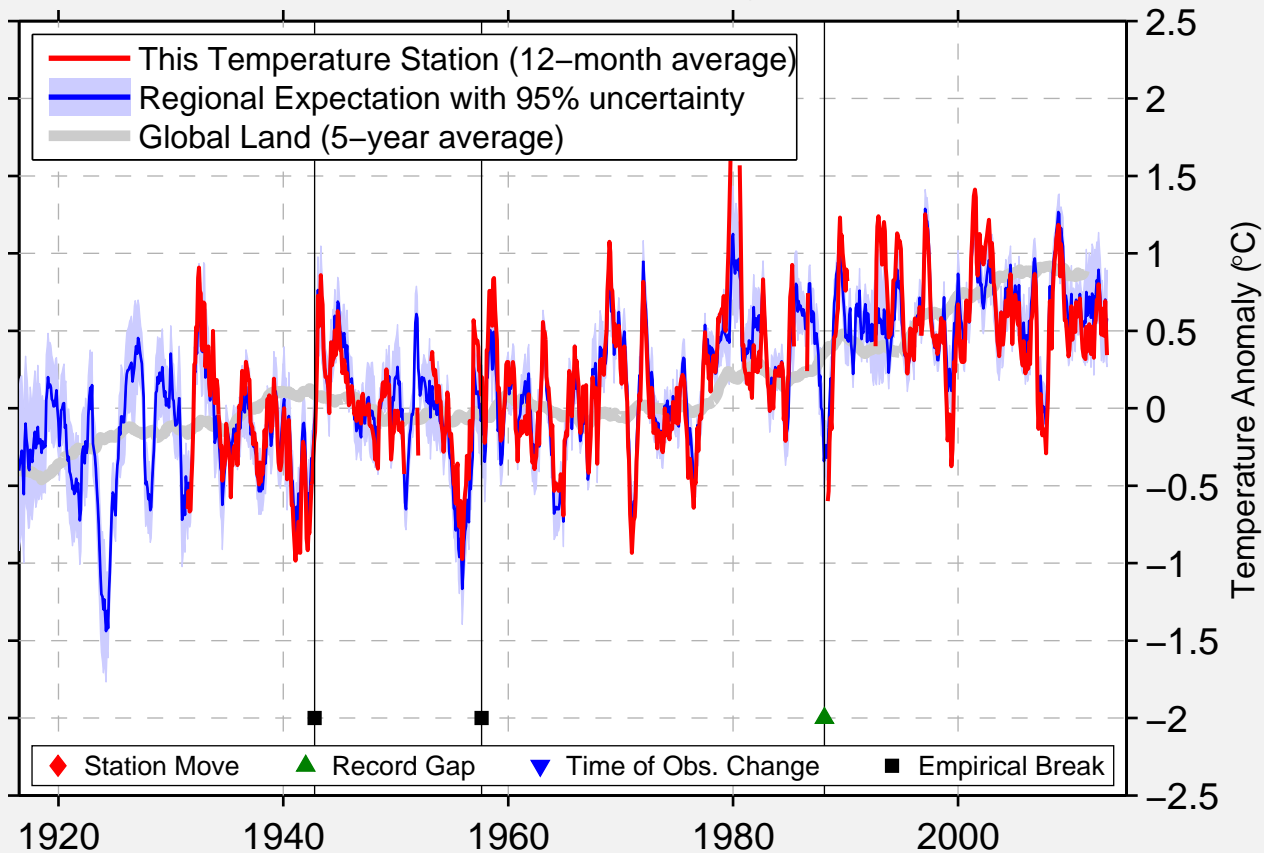

DOLORES AERO

36.350 S, 57.733 W (Argentina)

Data Quality Controlled and Aligned at Breakpoints

Berkeley Earth