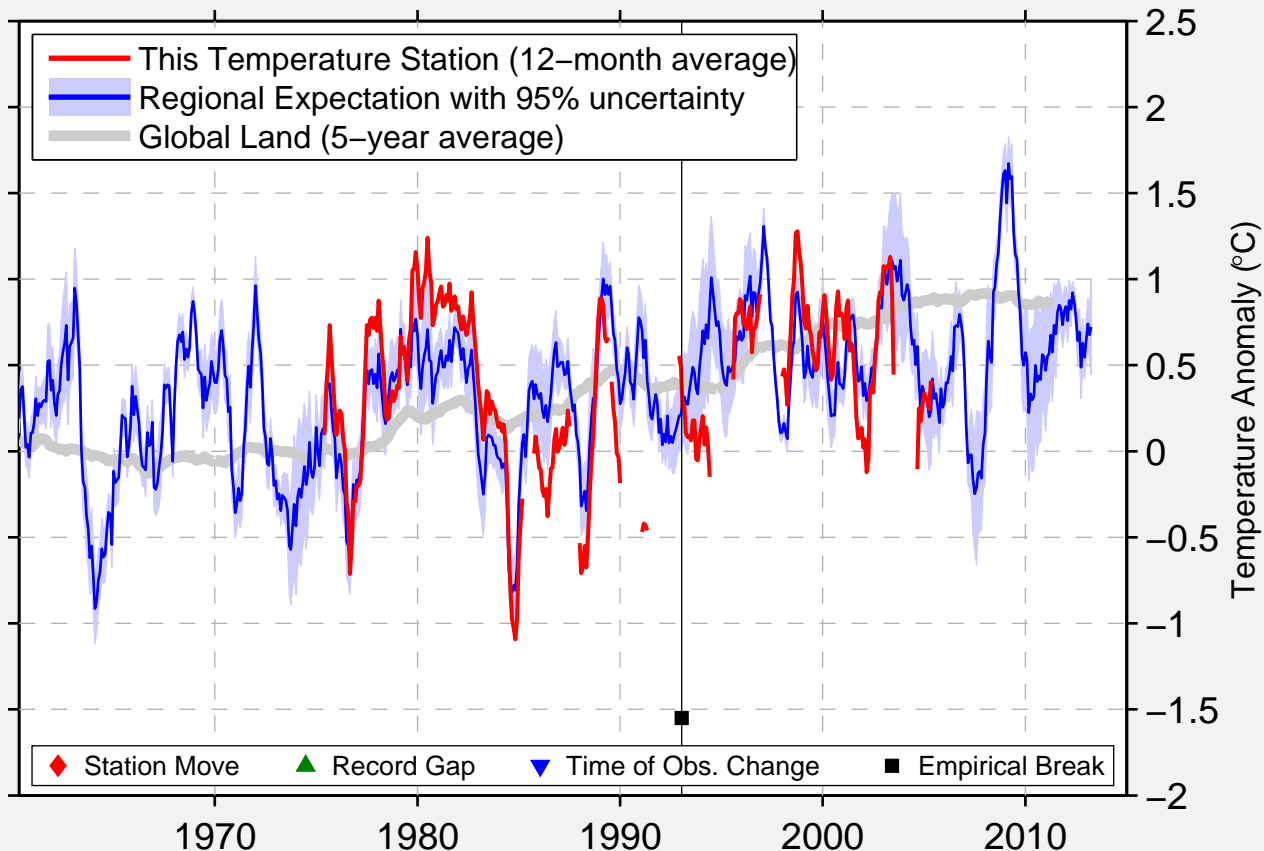

PIGUE AERO

37.600 S, 62.383 W (Argentina)

Data Quality Controlled and Aligned at Breakpoints

Berkeley Earth