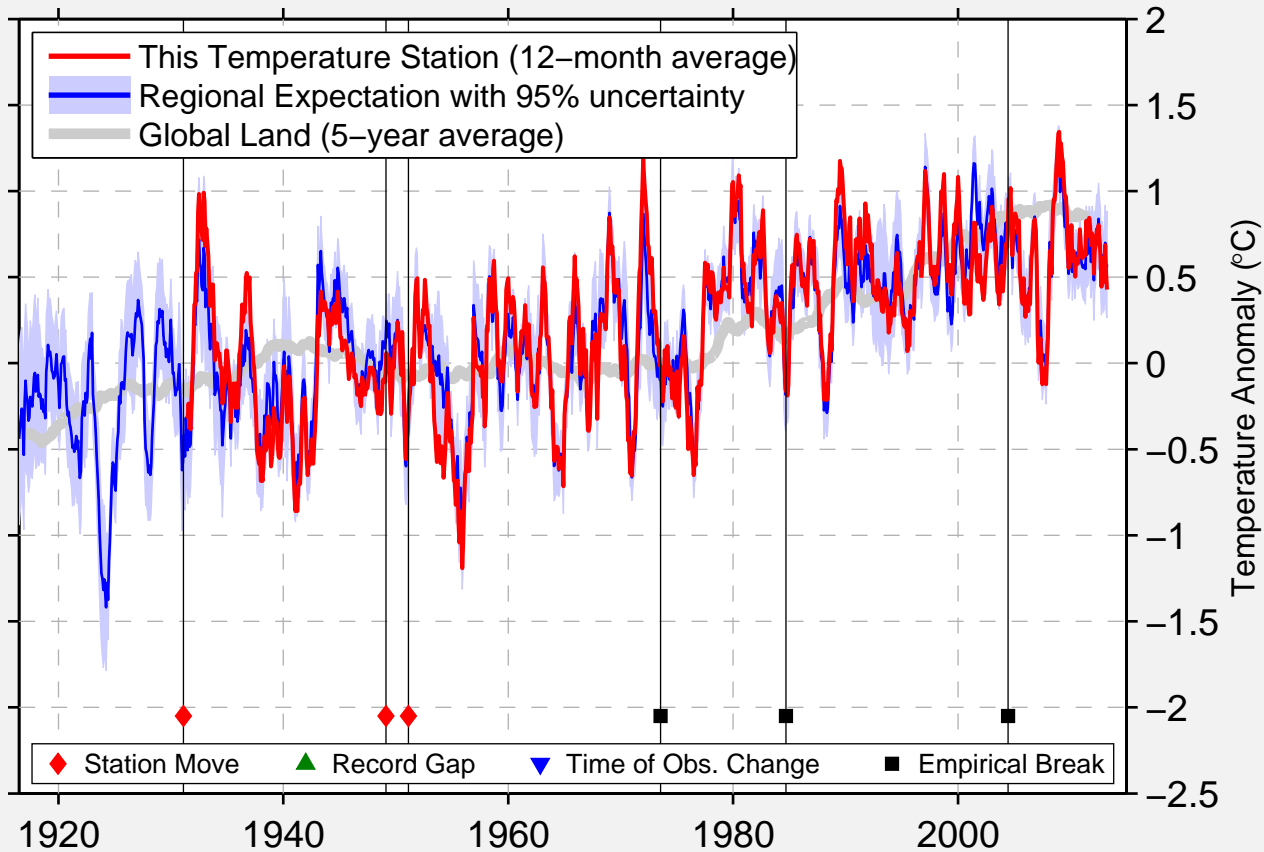

MAR DEL PLATA AERO

37.933 S, 57.583 W (Argentina)

Data Quality Controlled and Aligned at Breakpoints

Berkeley Earth