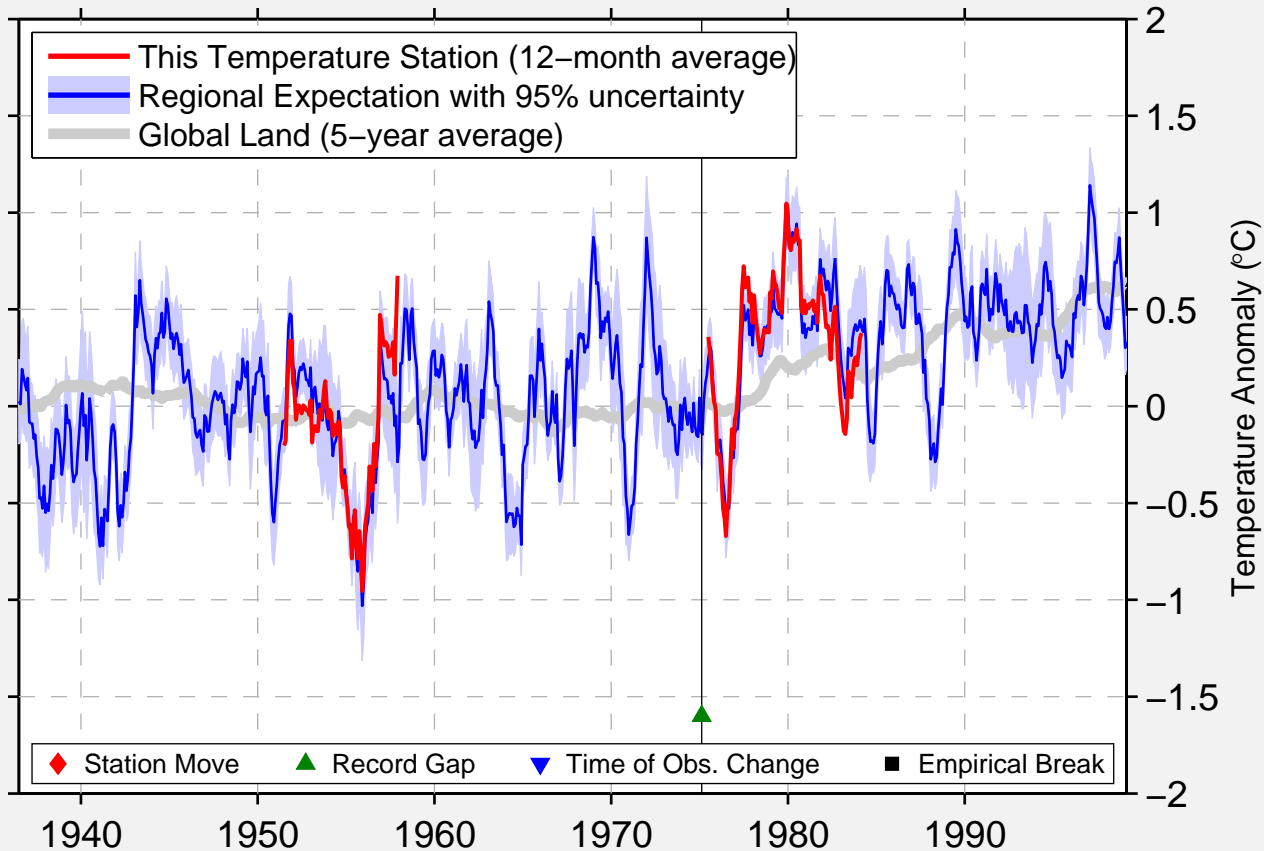

# MAR DEL PLATA B. A.

38.100 S, 57.600 W (Argentina)

Data Quality Controlled and Aligned at Breakpoints

Berkeley Earth