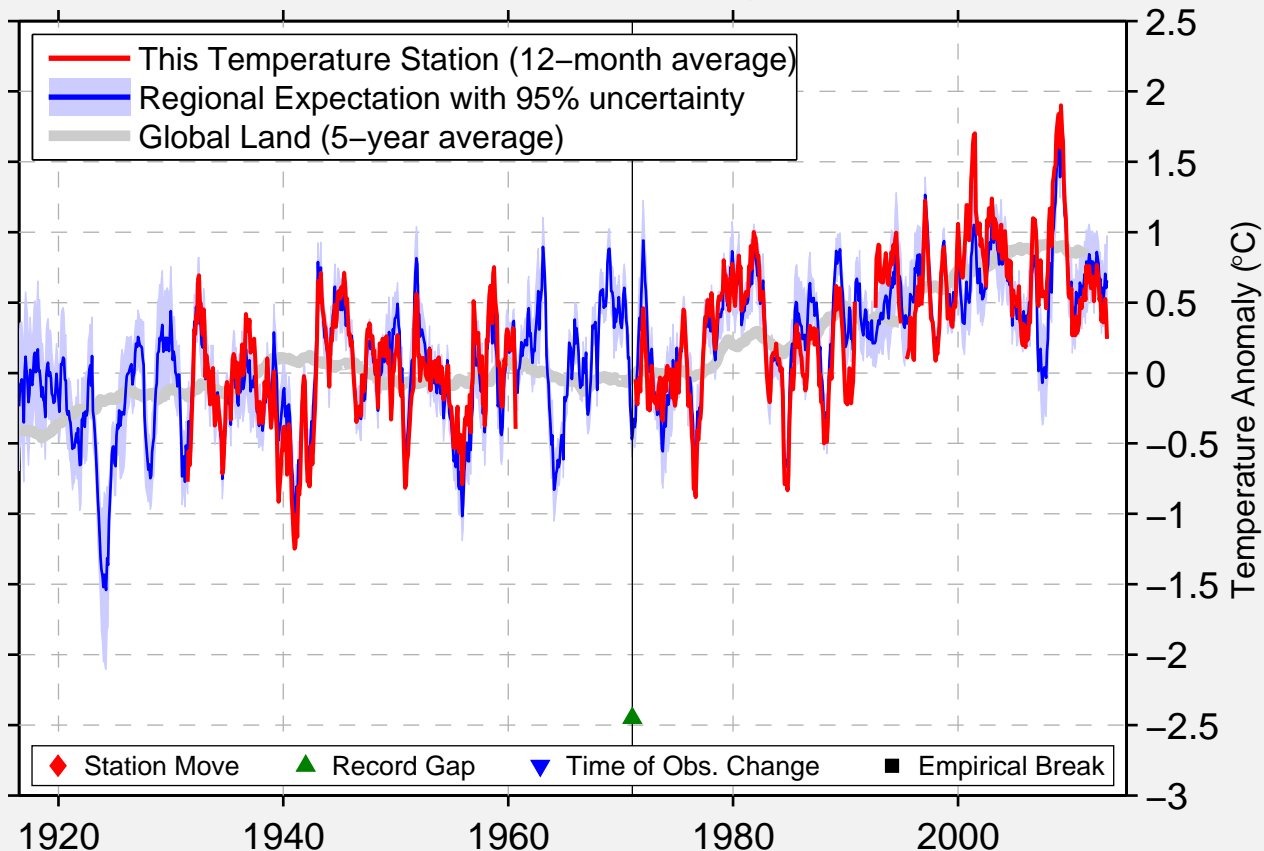

TRES ARROYOS AERO

38.333 S, 60.250 W (Argentina)

Data Quality Controlled and Aligned at Breakpoints

Berkeley Earth