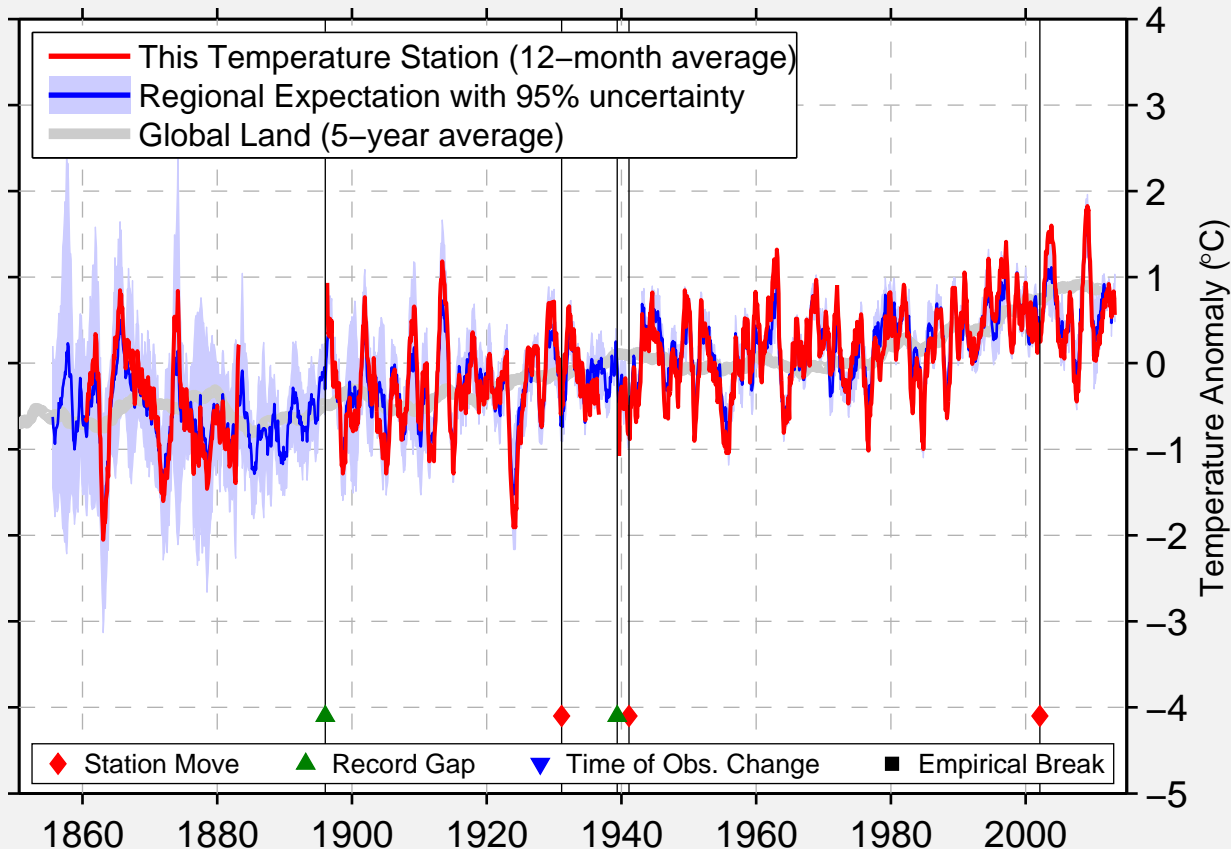

# COMANDANTE ESPORA B.A.

38.733 S, 62.179 W (Argentina)

Data Quality Controlled and Aligned at Breakpoints

Berkeley Earth