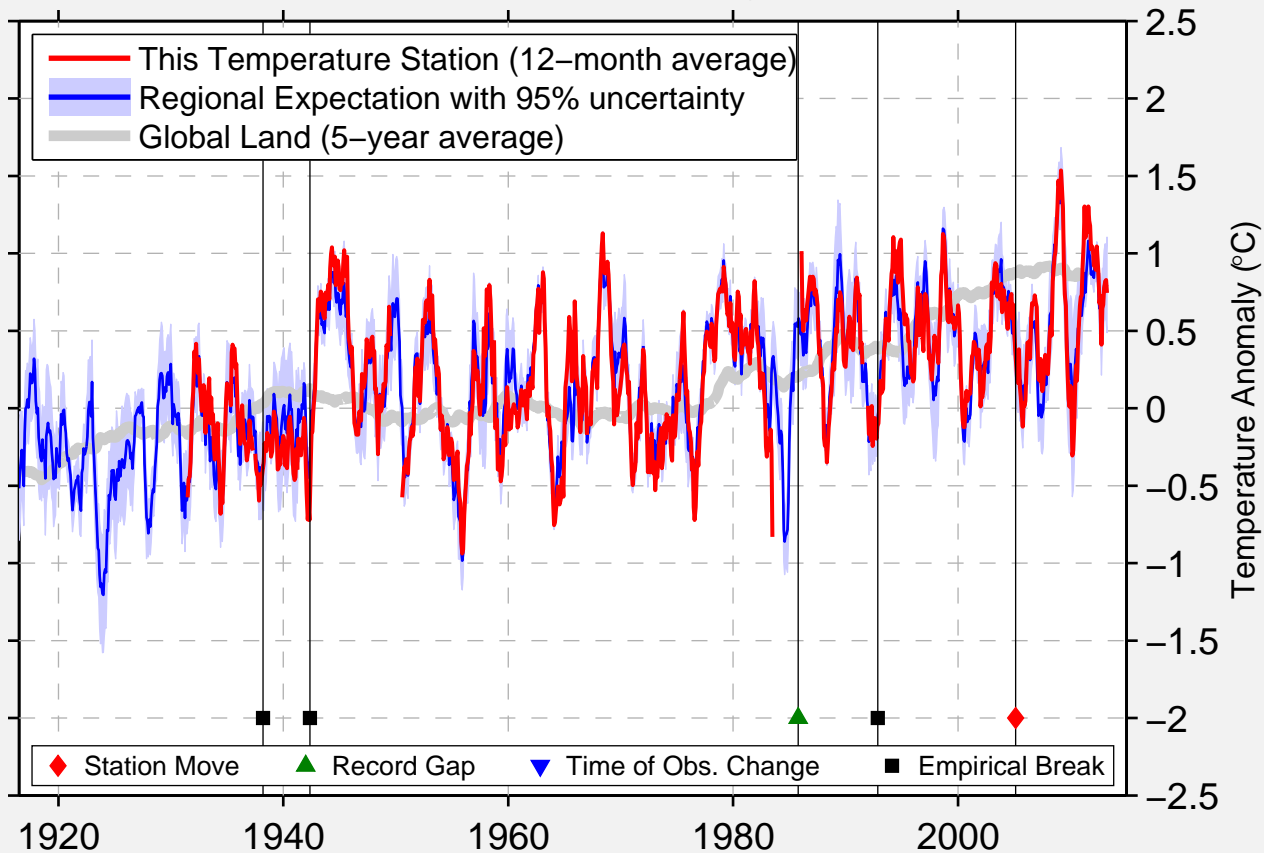

# SAN ANTONIO OESTE AERO

40.717 S, 65.025 W (Argentina)

Data Quality Controlled and Aligned at Breakpoints

Berkeley Earth