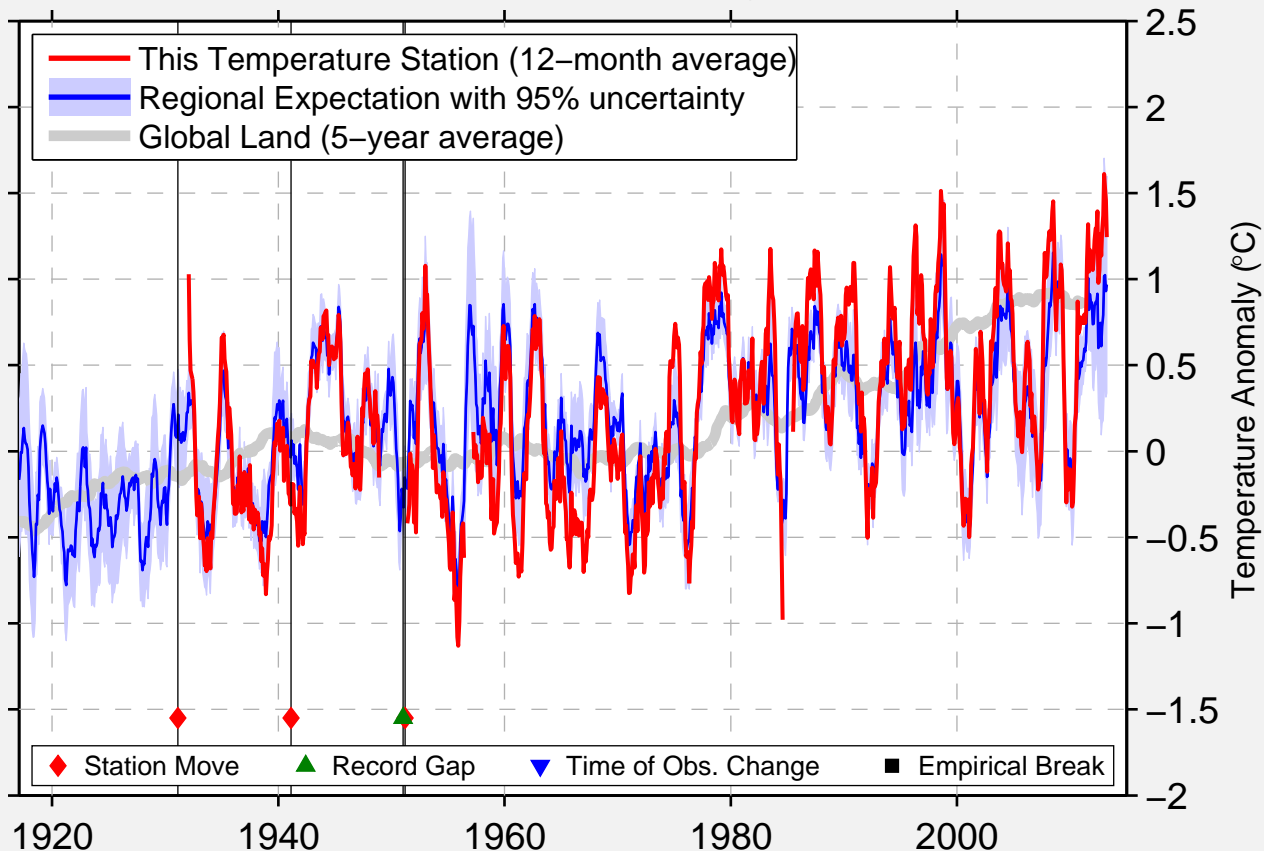

ESQUEL AERO

42.933 S, 71.150 W (Argentina)

Data Quality Controlled and Aligned at Breakpoints

Berkeley Earth