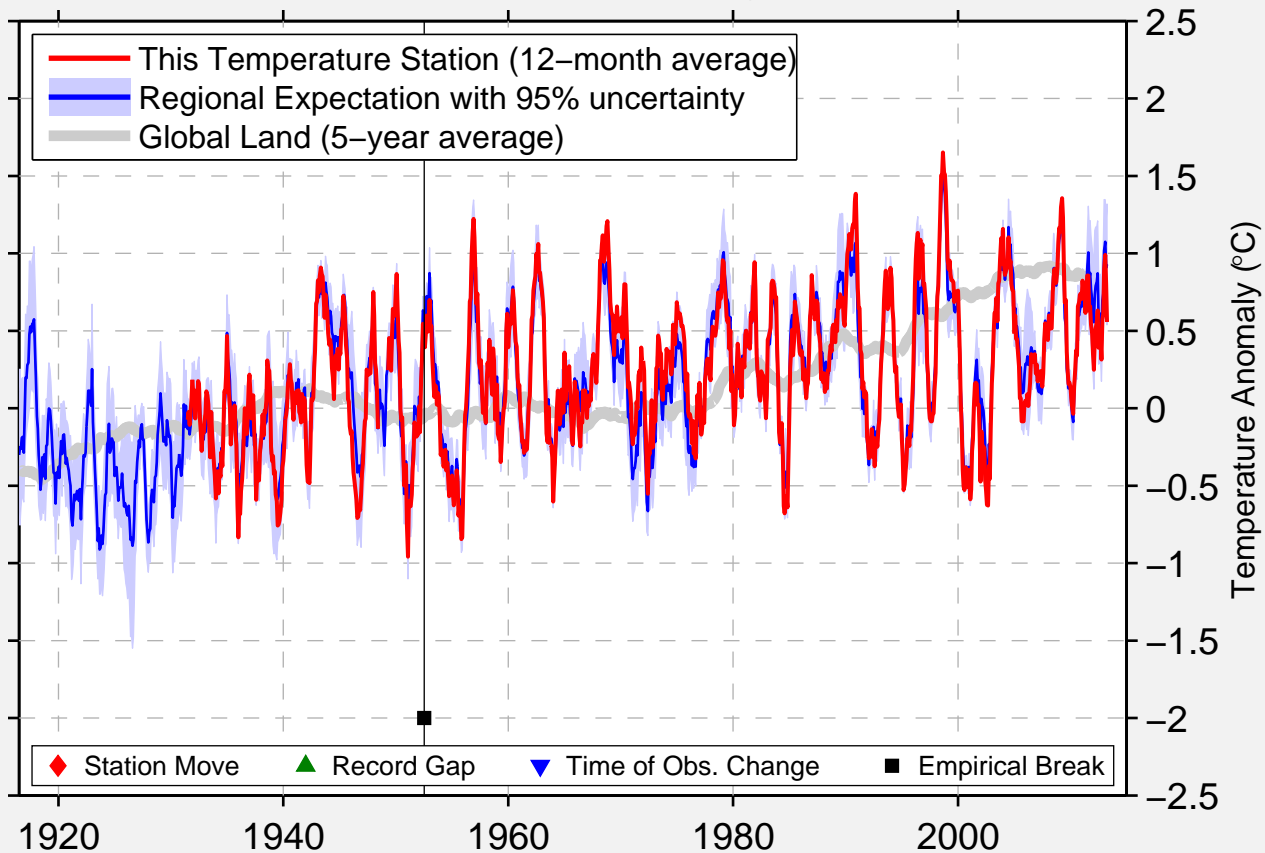

# COMODORO RIVADAVIA AERO

45.783 S, 67.500 W (Argentina)

Data Quality Controlled and Aligned at Breakpoints

Berkeley Earth