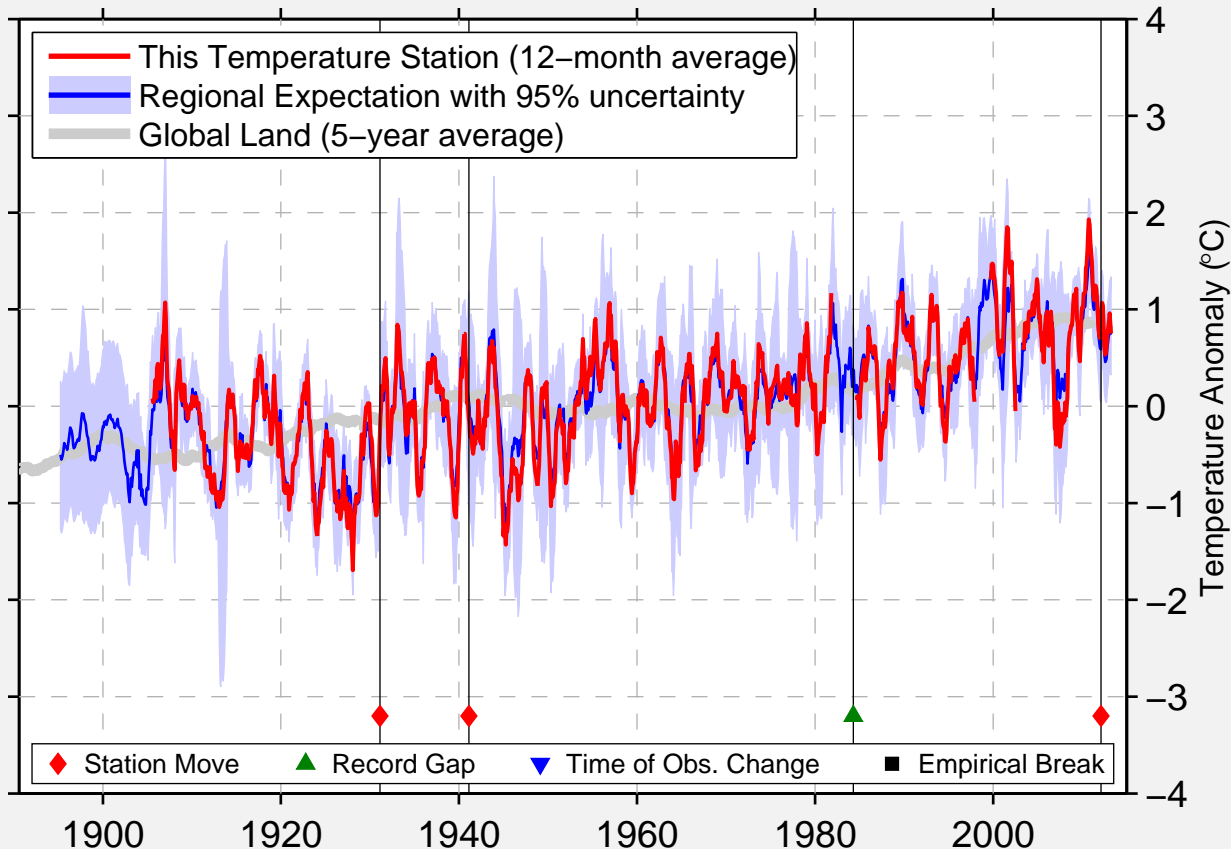

GRYTVIKEN / SOUTH GEORGIA

54.358 S, 36.500 W (Antarctica)

Data Quality Controlled and Aligned at Breakpoints

Berkeley Earth