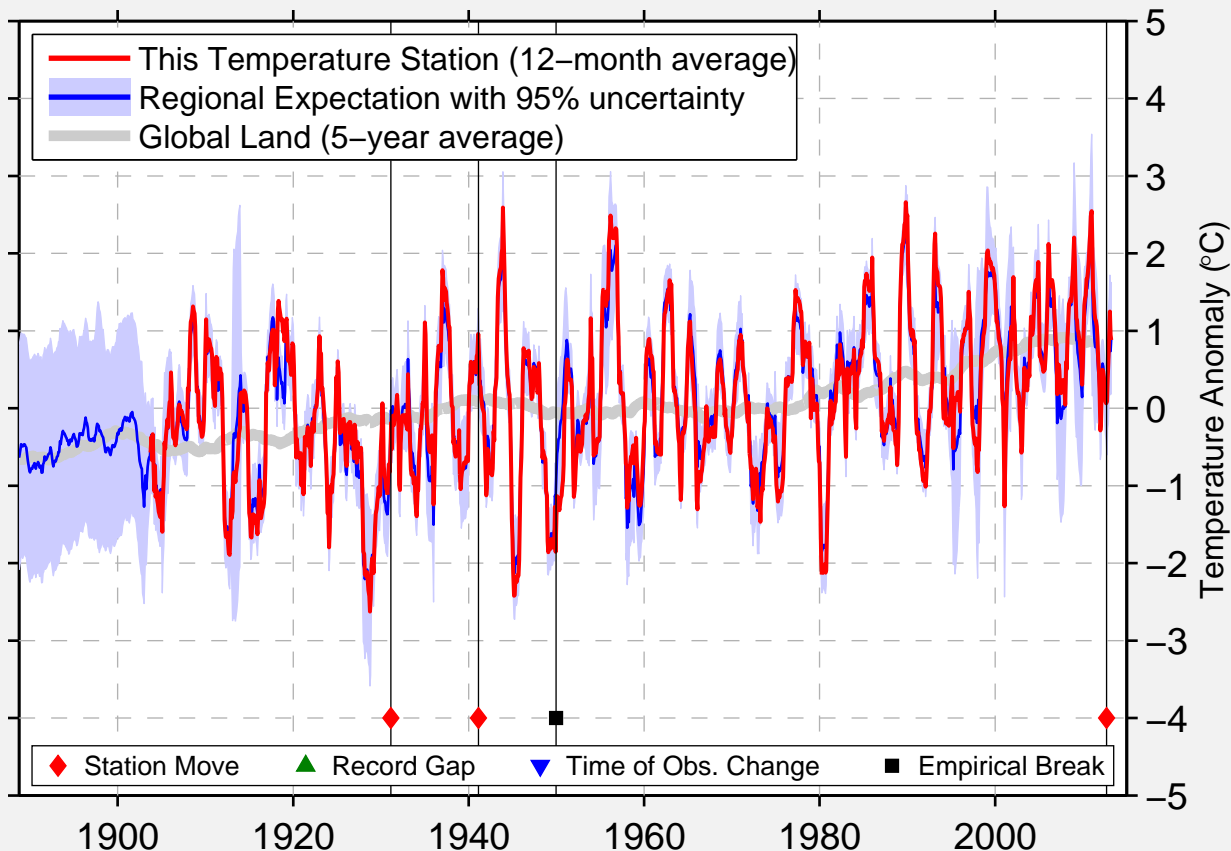

# BASE ORCADAS / SOUTH ORKN

60.733 S, 44.721 W (Antarctica)

Data Quality Controlled and Aligned at Breakpoints

Berkeley Earth