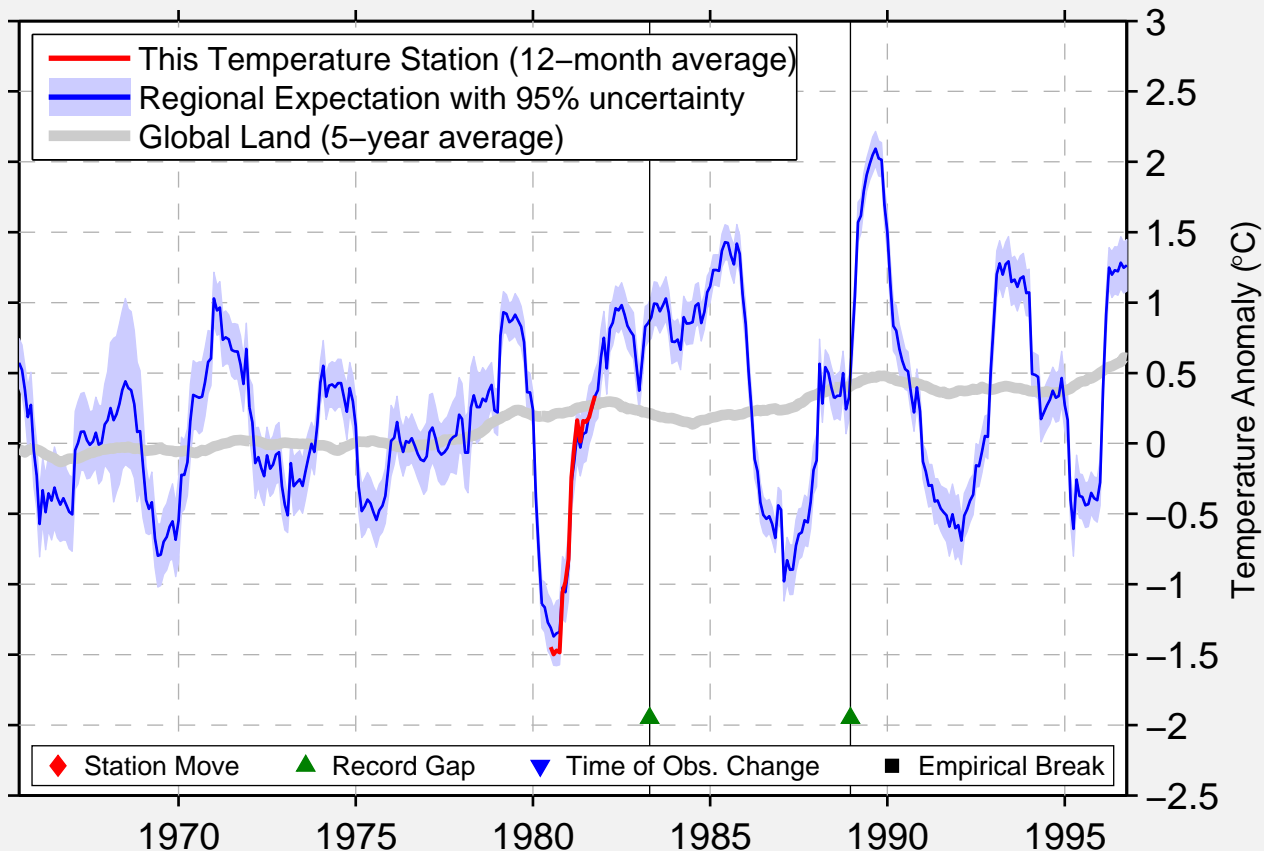

ARCTOWSKI

62.167 S, 58.467 W (Antarctica)

Data Quality Controlled and Aligned at Breakpoints

Berkeley Earth