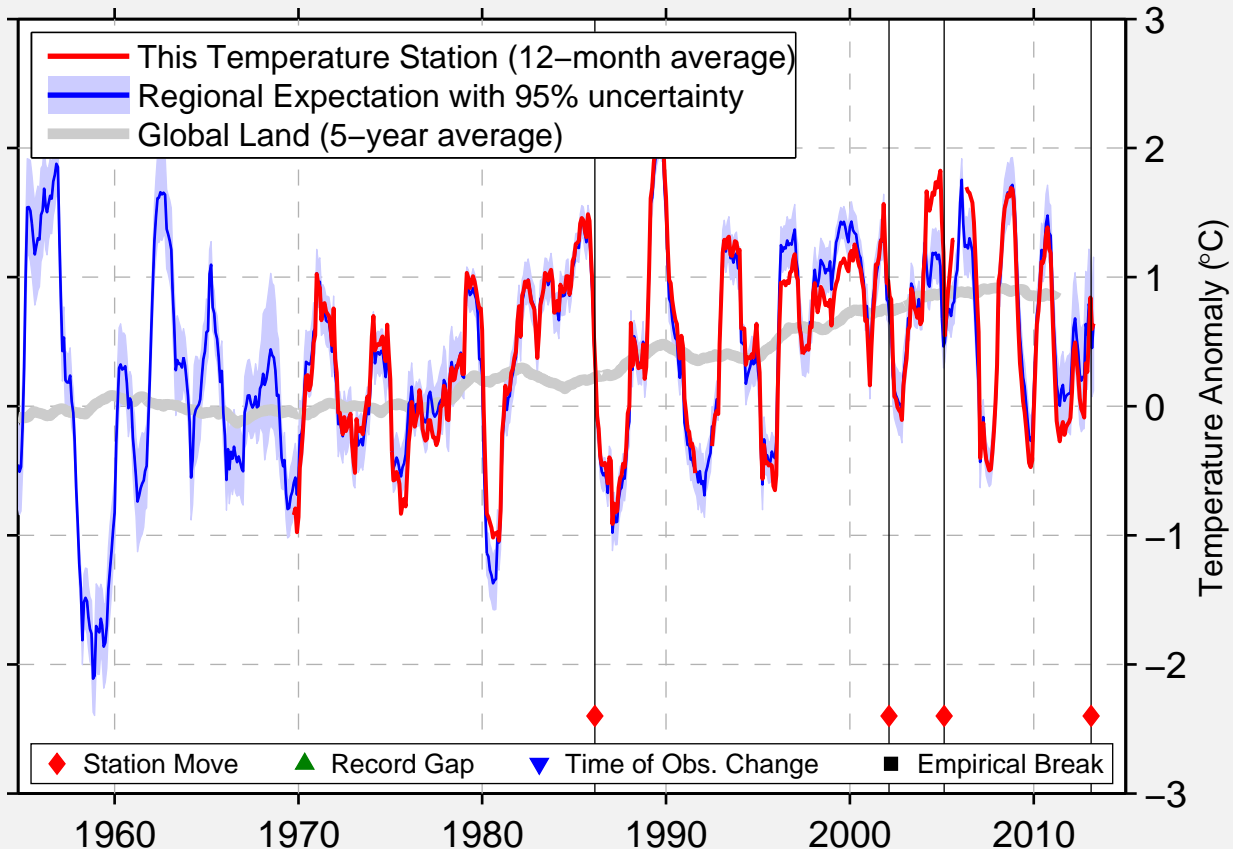

CENTRO MET. ANTARTICO PDTE. EDUARDO FREI

62.292 S, 58.933 W (Antarctica)

Data Quality Controlled and Aligned at Breakpoints

Berkeley Earth