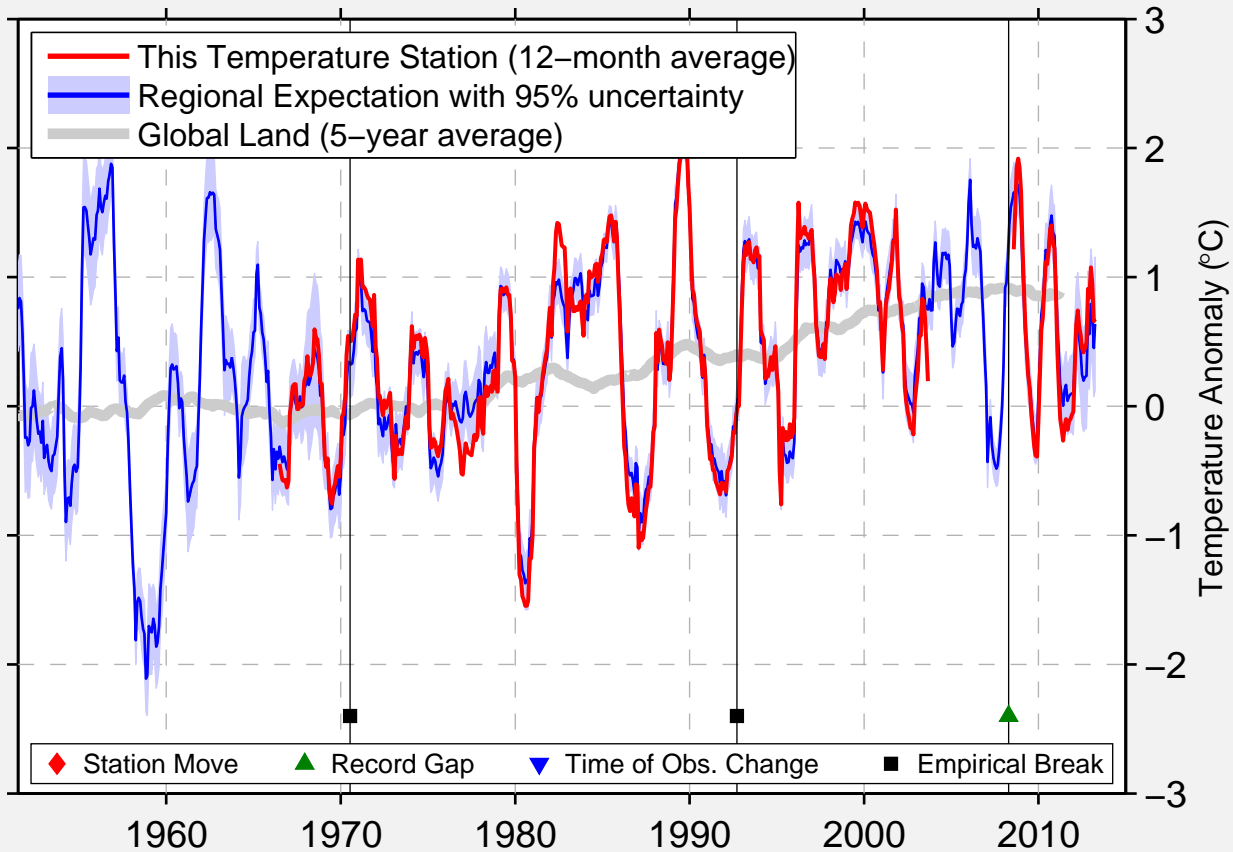

B.A. ARTURO PRAT

62.500 S, 59.683 W (Antarctica)

Data Quality Controlled and Aligned at Breakpoints

Berkeley Earth