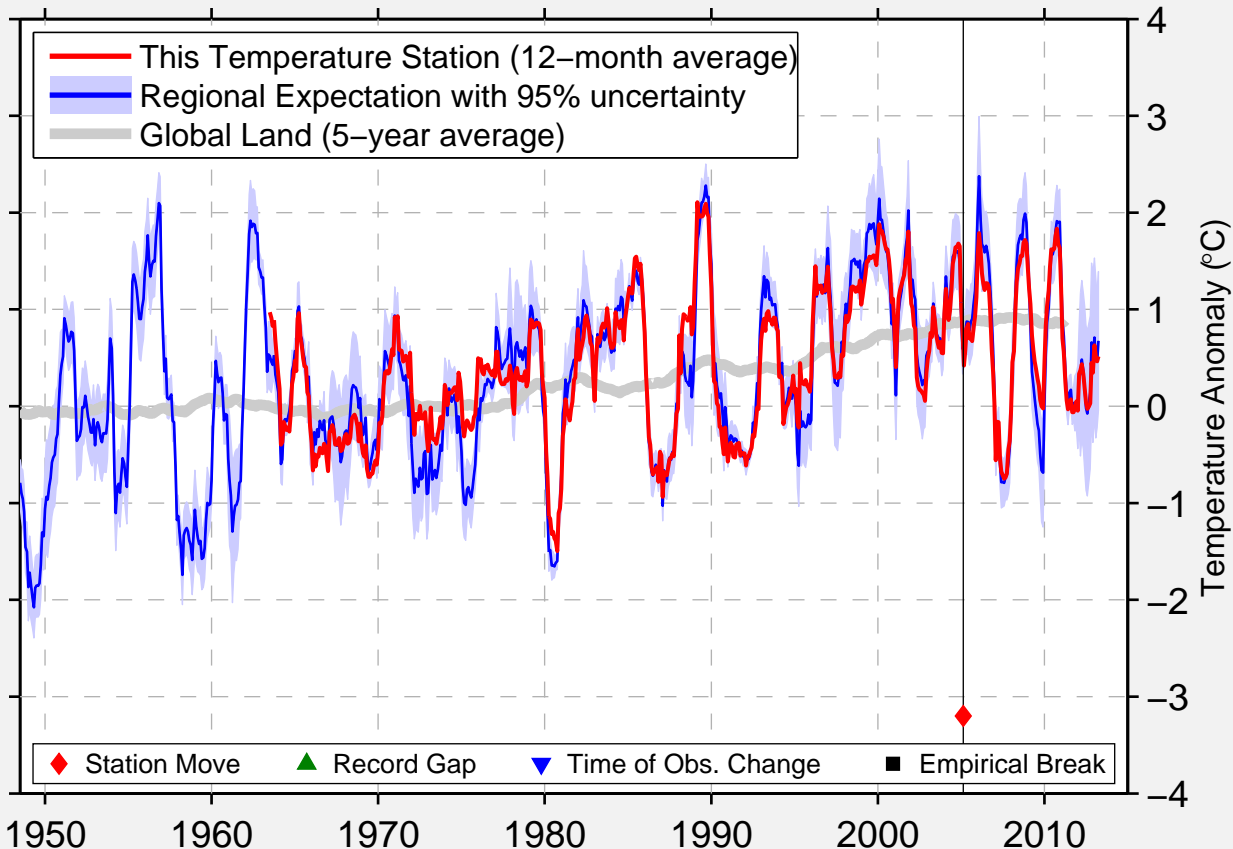

# B.A. BERNARDO O'HIGGINS

63.317 S, 57.290 W (Antarctica)

Data Quality Controlled and Aligned at Breakpoints

Berkeley Earth