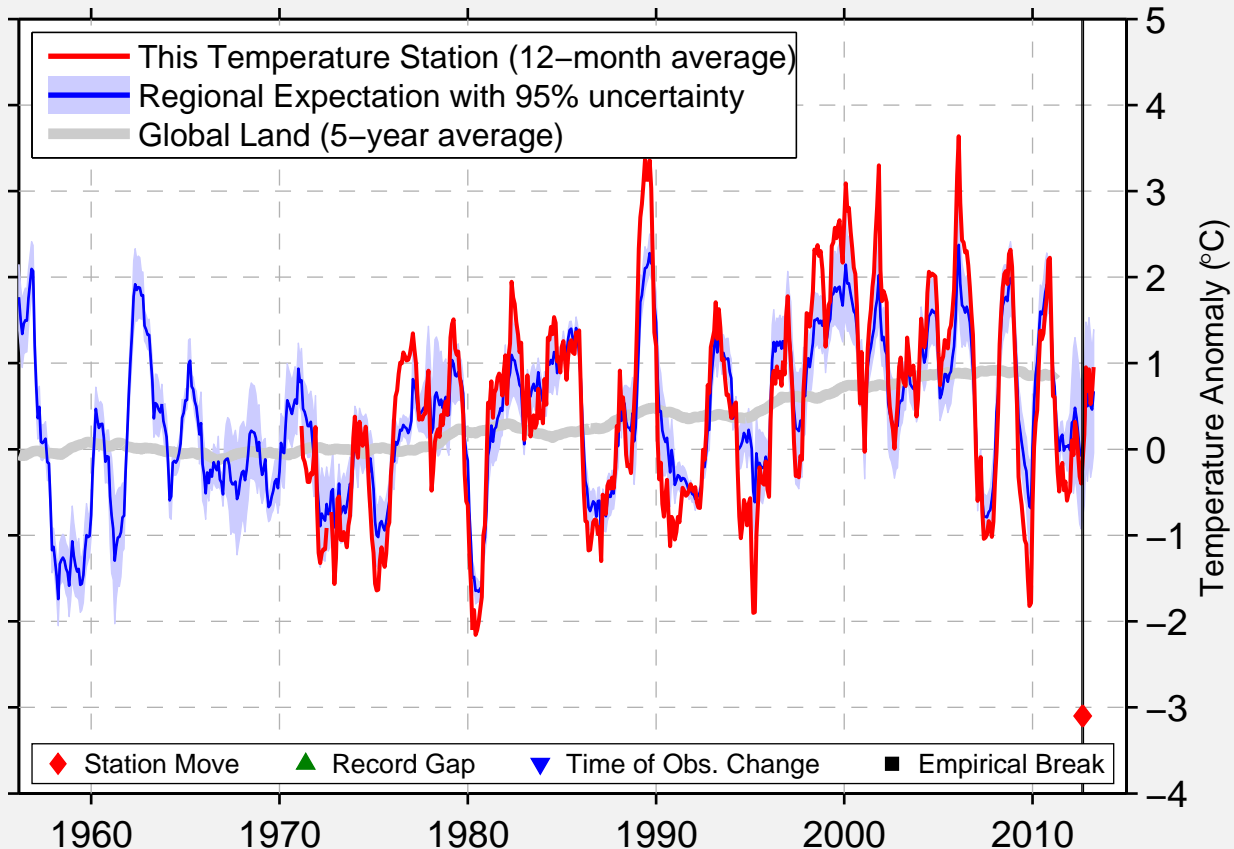

BASE MARAMBIO (CENTRO MET. ANTARTICO)

64.240 S, 56.675 W (Antarctica)

Data Quality Controlled and Aligned at Breakpoints

Berkeley Earth