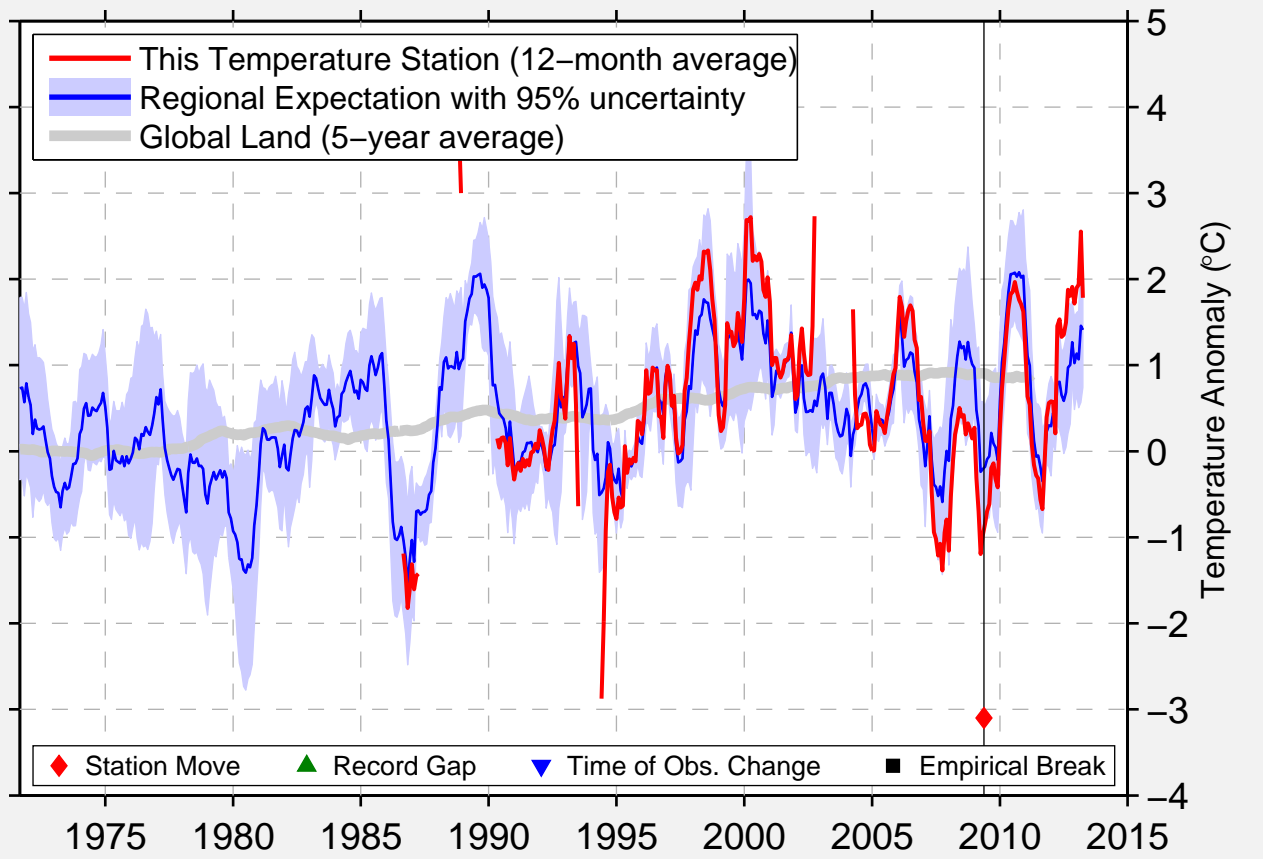

UNIV. WI ID 8902 (BUTLER ISLAND)

72.216 S, 60.256 W (Antarctica)

Data Quality Controlled and Aligned at Breakpoints

Berkeley Earth