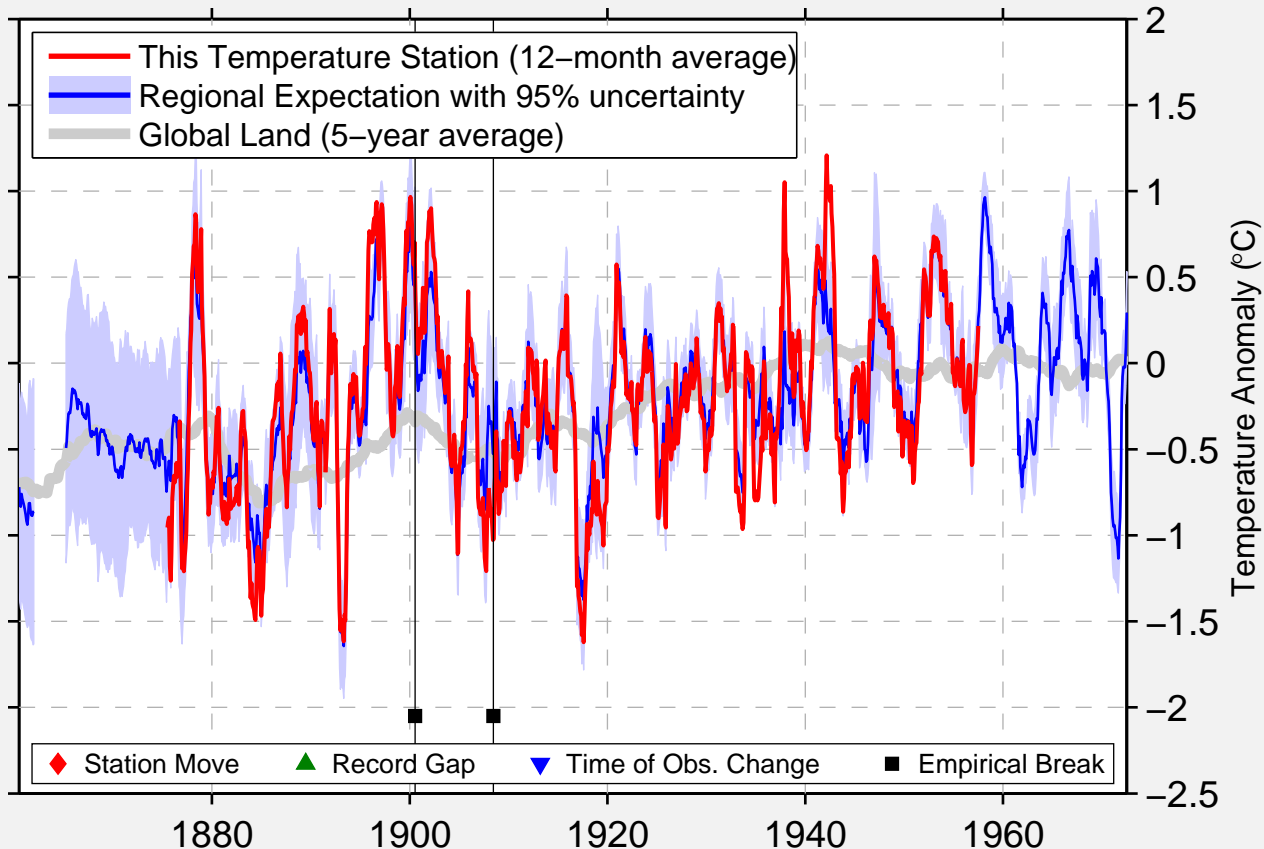

# RAIPUR

21.250 N, 81.680 E (India)

Data Quality Controlled and Aligned at Breakpoints

Berkeley Earth