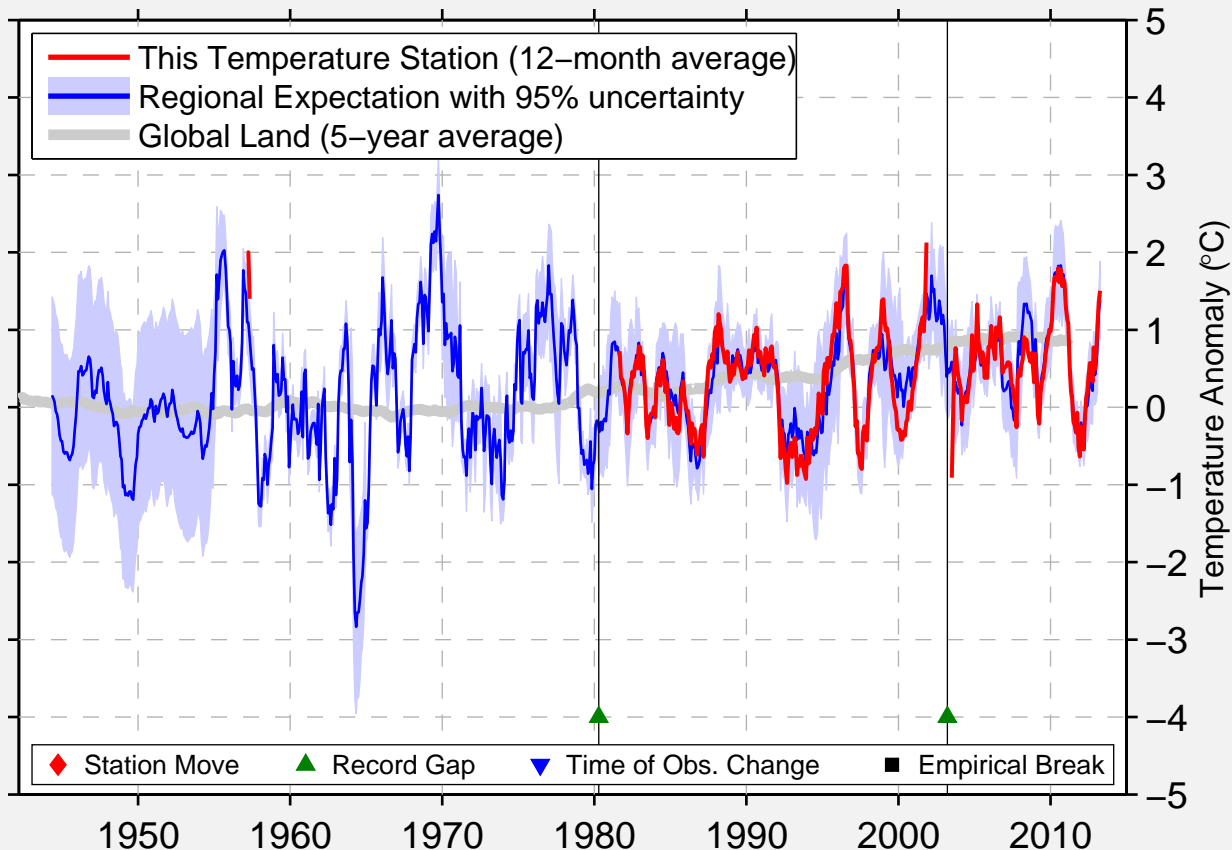

BASE GENERAL BELGRANO II

77.867 S, 34.617 W (Antarctica)

Data Quality Controlled and Aligned at Breakpoints

Berkeley Earth