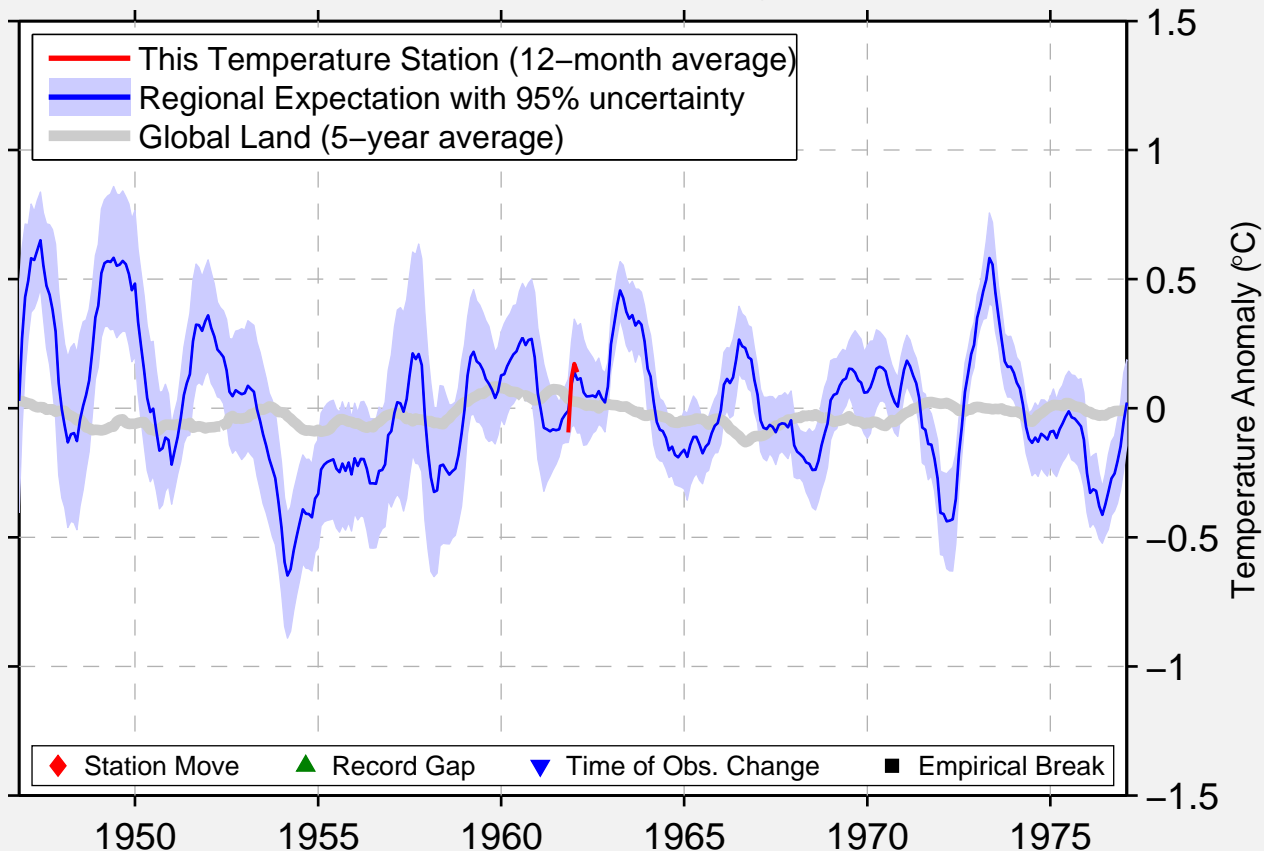

N'ZETO (AMBRIZETE)

7.287 S, 12.900 E (Angola)

Data Quality Controlled and Aligned at Breakpoints

Berkeley Earth