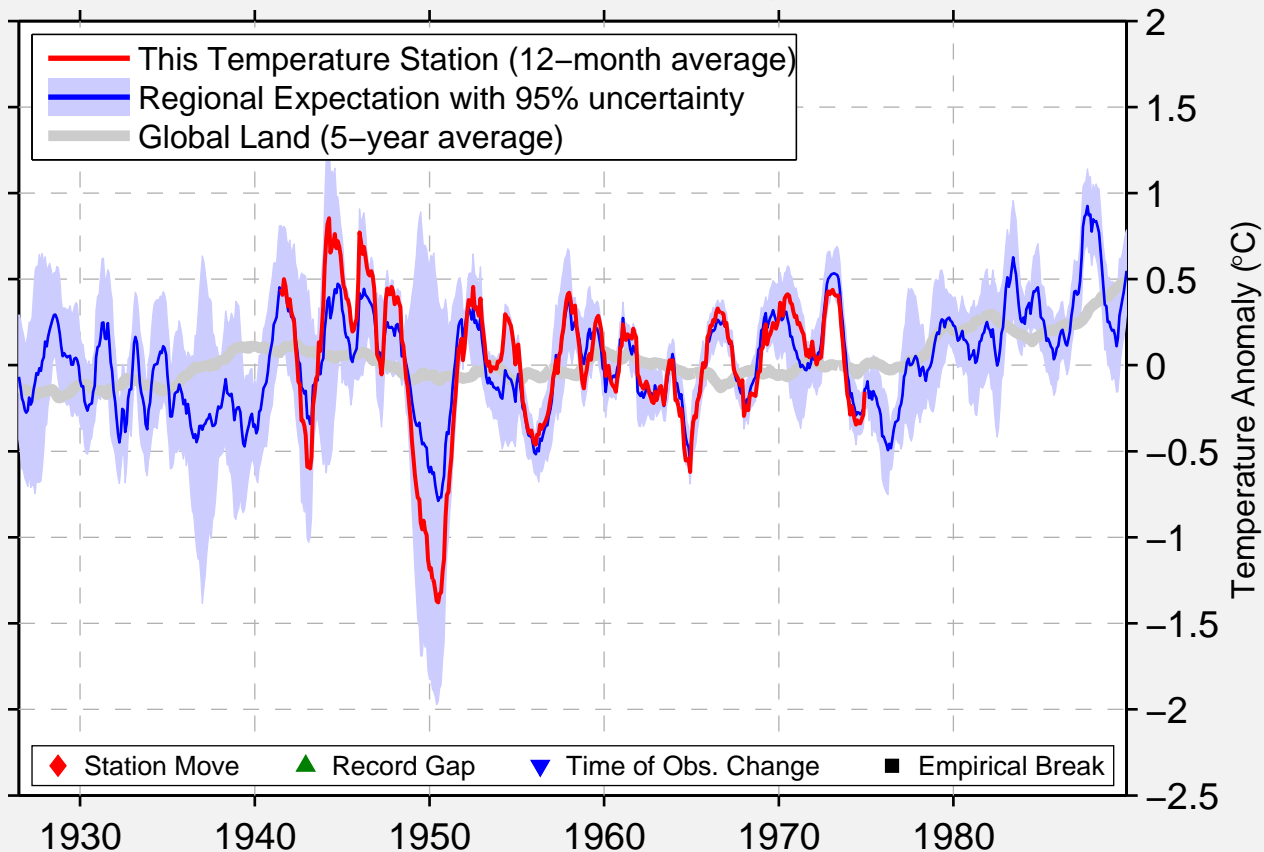

LUSO ANGO LUSO

11.717 S, 19.900 E (Angola)

Data Quality Controlled and Aligned at Breakpoints

Berkeley Earth