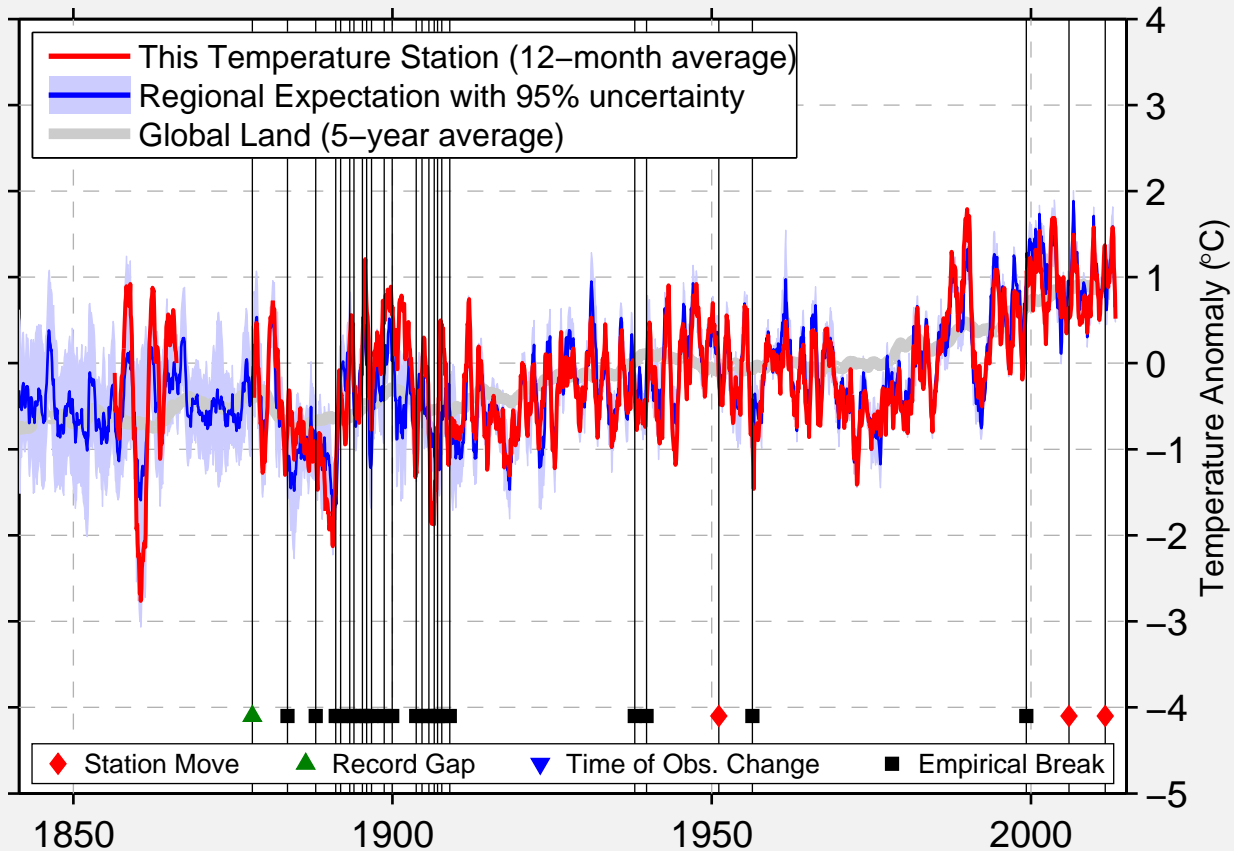

ALGIER (DAR EL BEIDA AIRP)

36.637 N, 3.100 E (Algeria)

Data Quality Controlled and Aligned at Breakpoints

Berkeley Earth