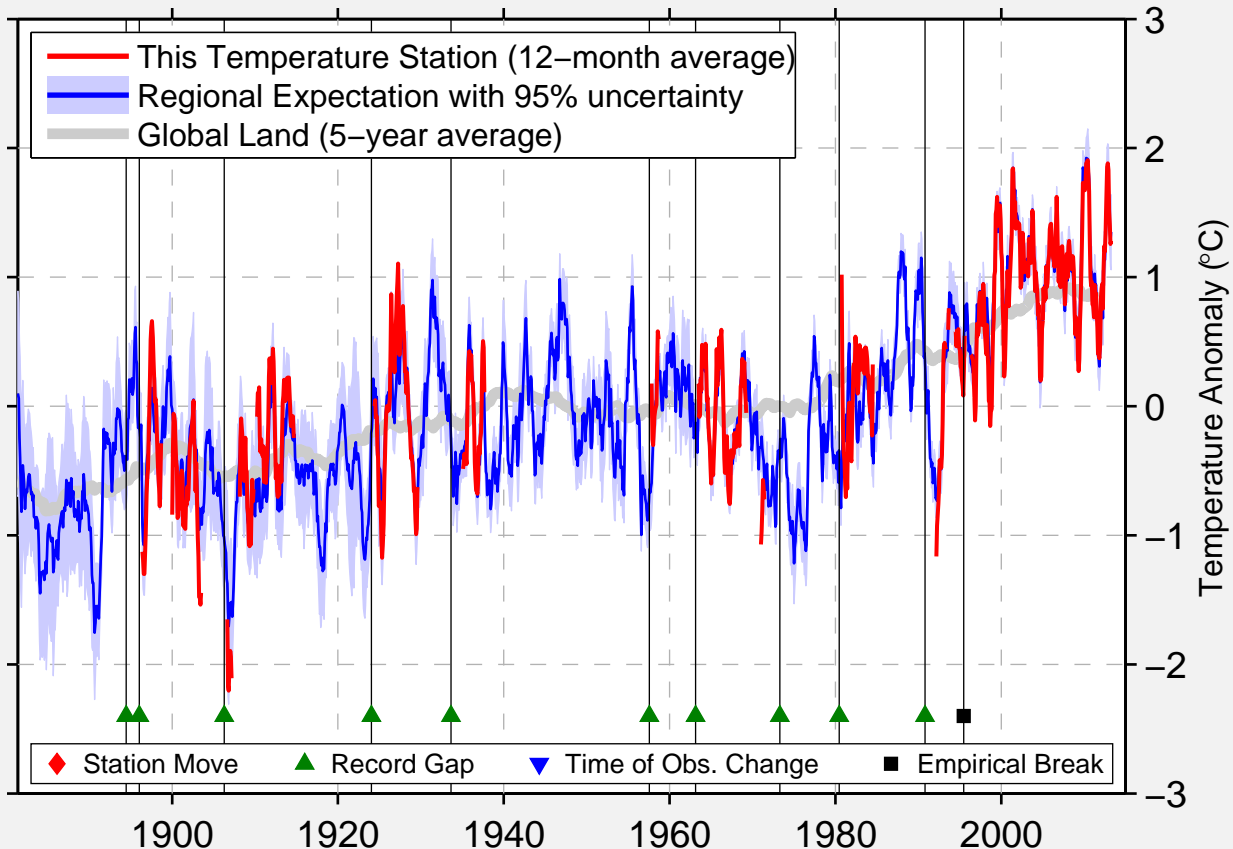

OUARGLA

31.983 N, 5.328 E (Algeria)

Data Quality Controlled and Aligned at Breakpoints

Berkeley Earth