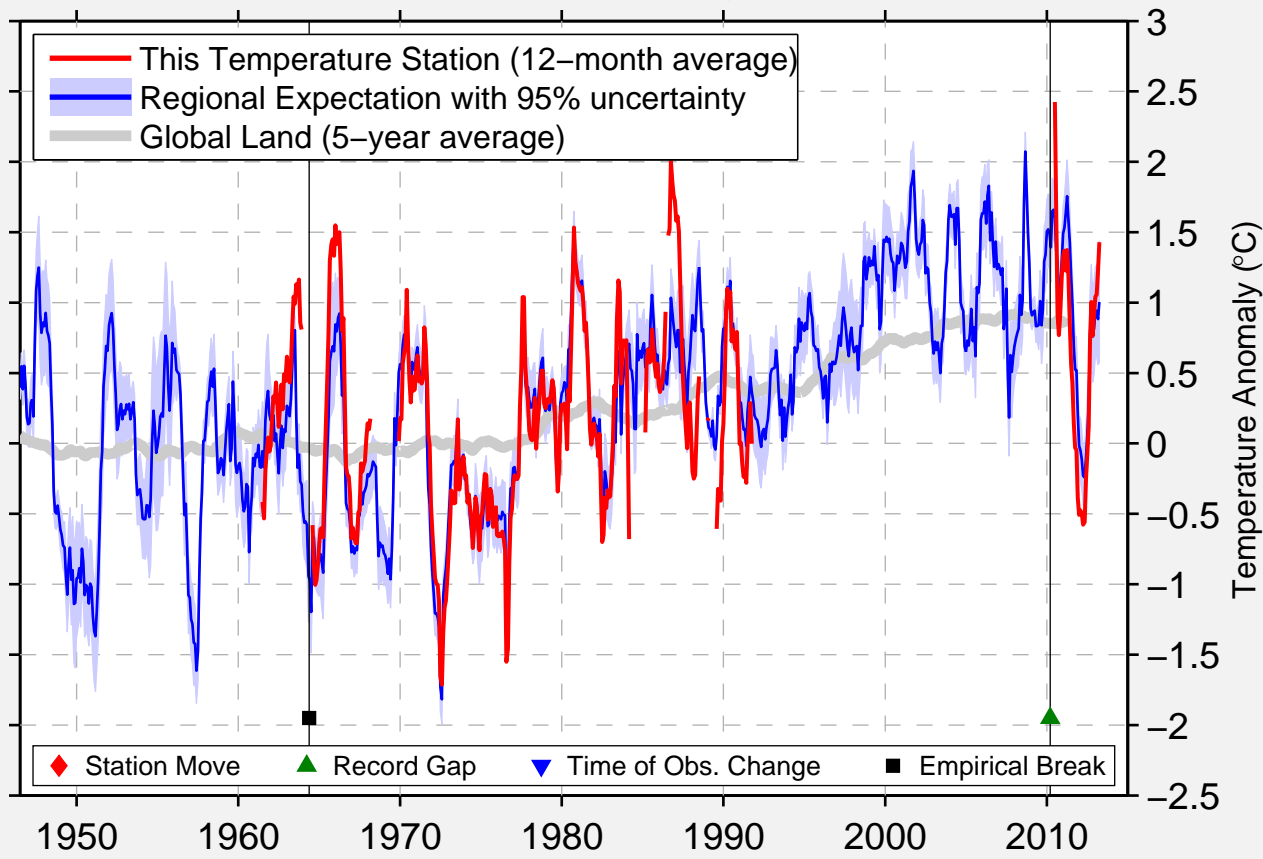

# MAZAR-I-SHARIF

36.700 N, 67.200 E (Afghanistan)

Data Quality Controlled and Aligned at Breakpoints

Berkeley Earth